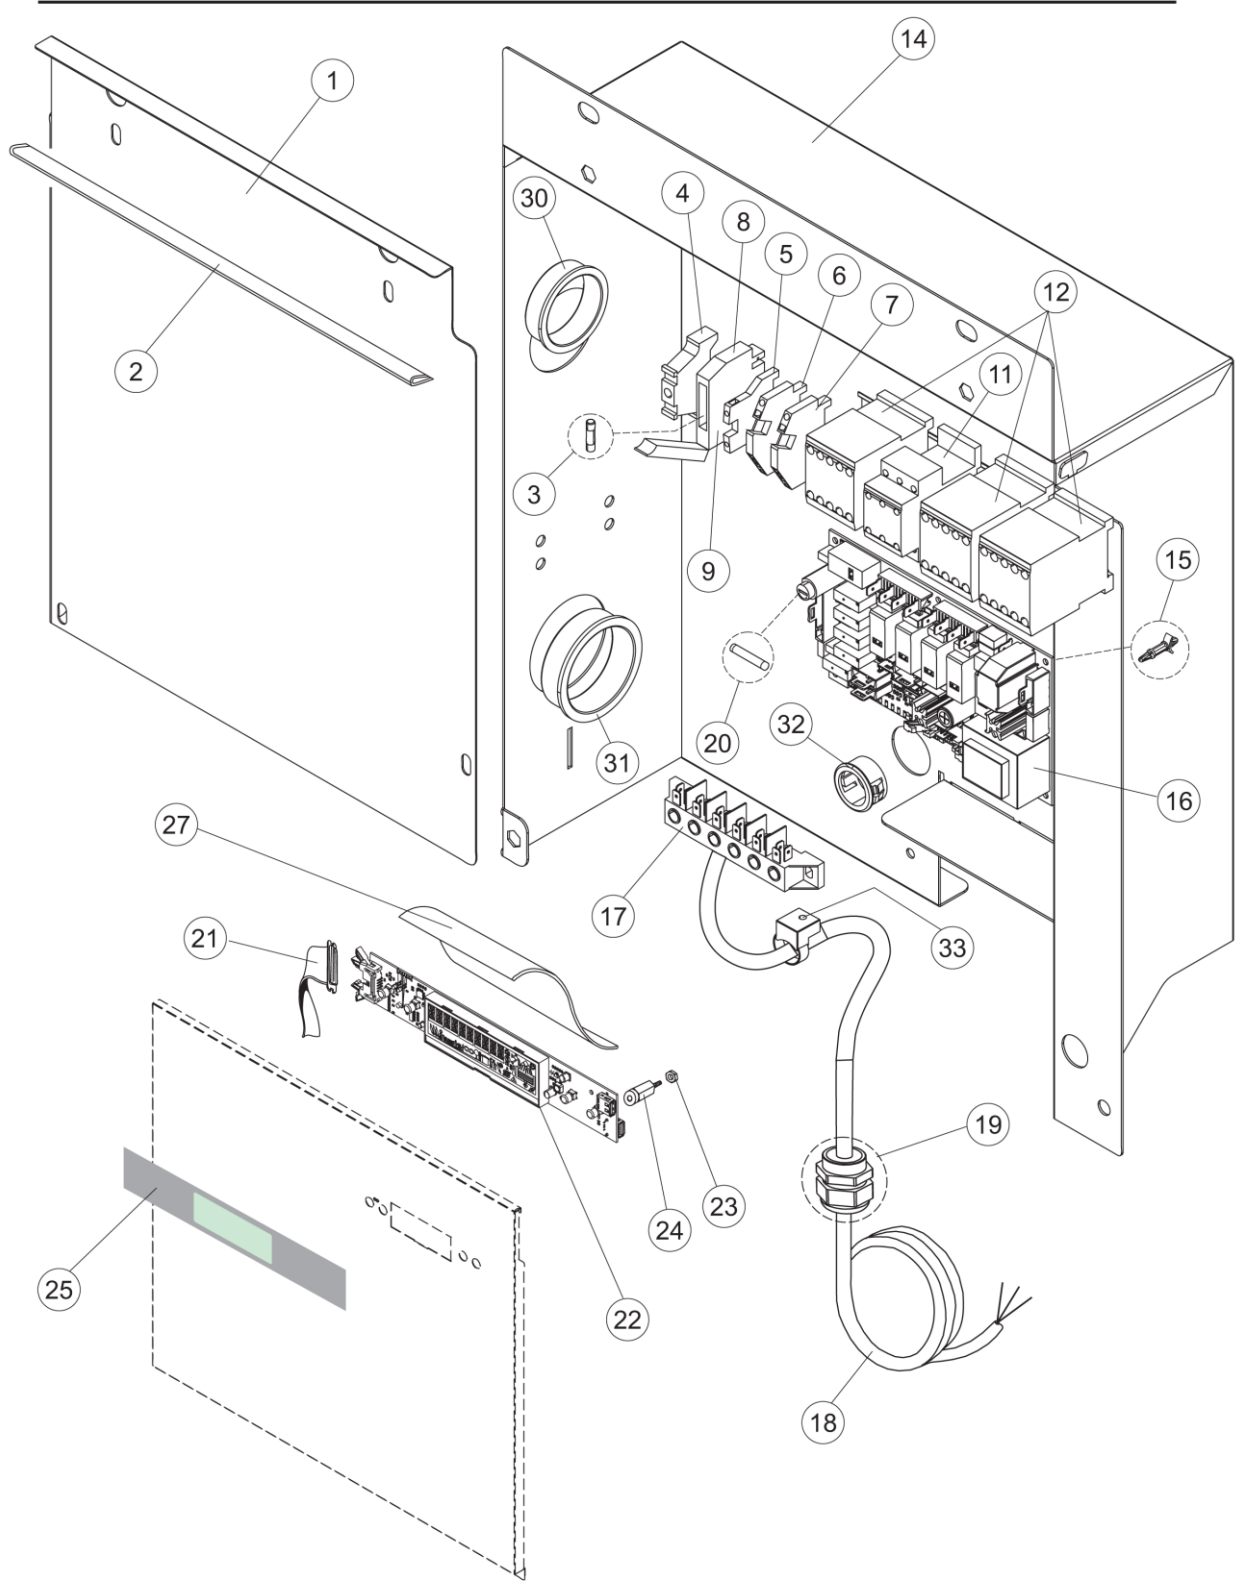

LKTT5663 DD DP RP

LKTT5663 DD DP RP

6

DRAIN PUMP

LKTT5663 DD DP RP

8

(*) Recommended spare part.

Page	Spare part position	Spare part code no.	Old code number	Description	U.m.
1	1	67138		NOT IN PRICE-LIST	
1	2	67110		NOT IN PRICE-LIST	
1	3	67114		NOT IN PRICE-LIST	
1	4	67122		NOT IN PRICE-LIST	
1	5	41038	C.41038	DOOR SLIDING GUIDE - UPPER FOR POT AND PAN WASHER	NR
1	6	42042	C.42042	TOP DOOR-STOP BAR	NR
1	7	67080		NOT IN PRICE-LIST	
1	8	4108801	C.4108801	support bracket	NR
1	9	4109301	C.4109301	DOOR TIE FOR POT AND PAN WASHERS	NR
1	10	41583		DOOR GASKET	NR
1	11	41582		DOOR PACKING SUPPORT - UPPER	NR
1	12	4114501	C.4114501	SMALL PLATE FOR DOOR PIN	NR
1	13	41539		RACK SLIDE	NR
1	14	K41095		NOT IN PRICE-LIST	
1	15	K80105LP		NOT IN PRICE-LIST	
1	16	80105	C.80105	HOOD / DOOR STOP	NR
1	17	41570		LOWER DOOR	NR
1	18	67427		NOT IN PRICE-LIST	
1	19	486078	CV1173	STAINLESS STEEL SCREW 6MAX30 T.1/2 TC	NR
1	20	41095	C.41095	UPPER BUSH FOR DOOR TIE FOR POT AND PAN WASHERS	NR
1	21	DZT7981		NOT IN PRICE-LIST	
1	22	CDI206AU		NUT - SELF-LOCK	NR
1	23	927006	DWP127	FOOT	NR
1	24	67622		NOT IN PRICE-LIST	
1	25	80871		MAGNETIC DOOR SWITCH	NR
1	26	4108701	C.4108701	DOOR BRACKET	NR
1	30	K41095		NOT IN PRICE-LIST	
1	31	4113501	C.4113501	DOOR SIDE THICKNESS - DX/SX	NR
2	1	67069		NOT IN PRICE-LIST	
2	2	67061		NOT IN PRICE-LIST	
2	3	228010		FUSE	NR
2	4	75817		ELECTRICAL CONNECTOR FOR U-SHAPED BAR	NR