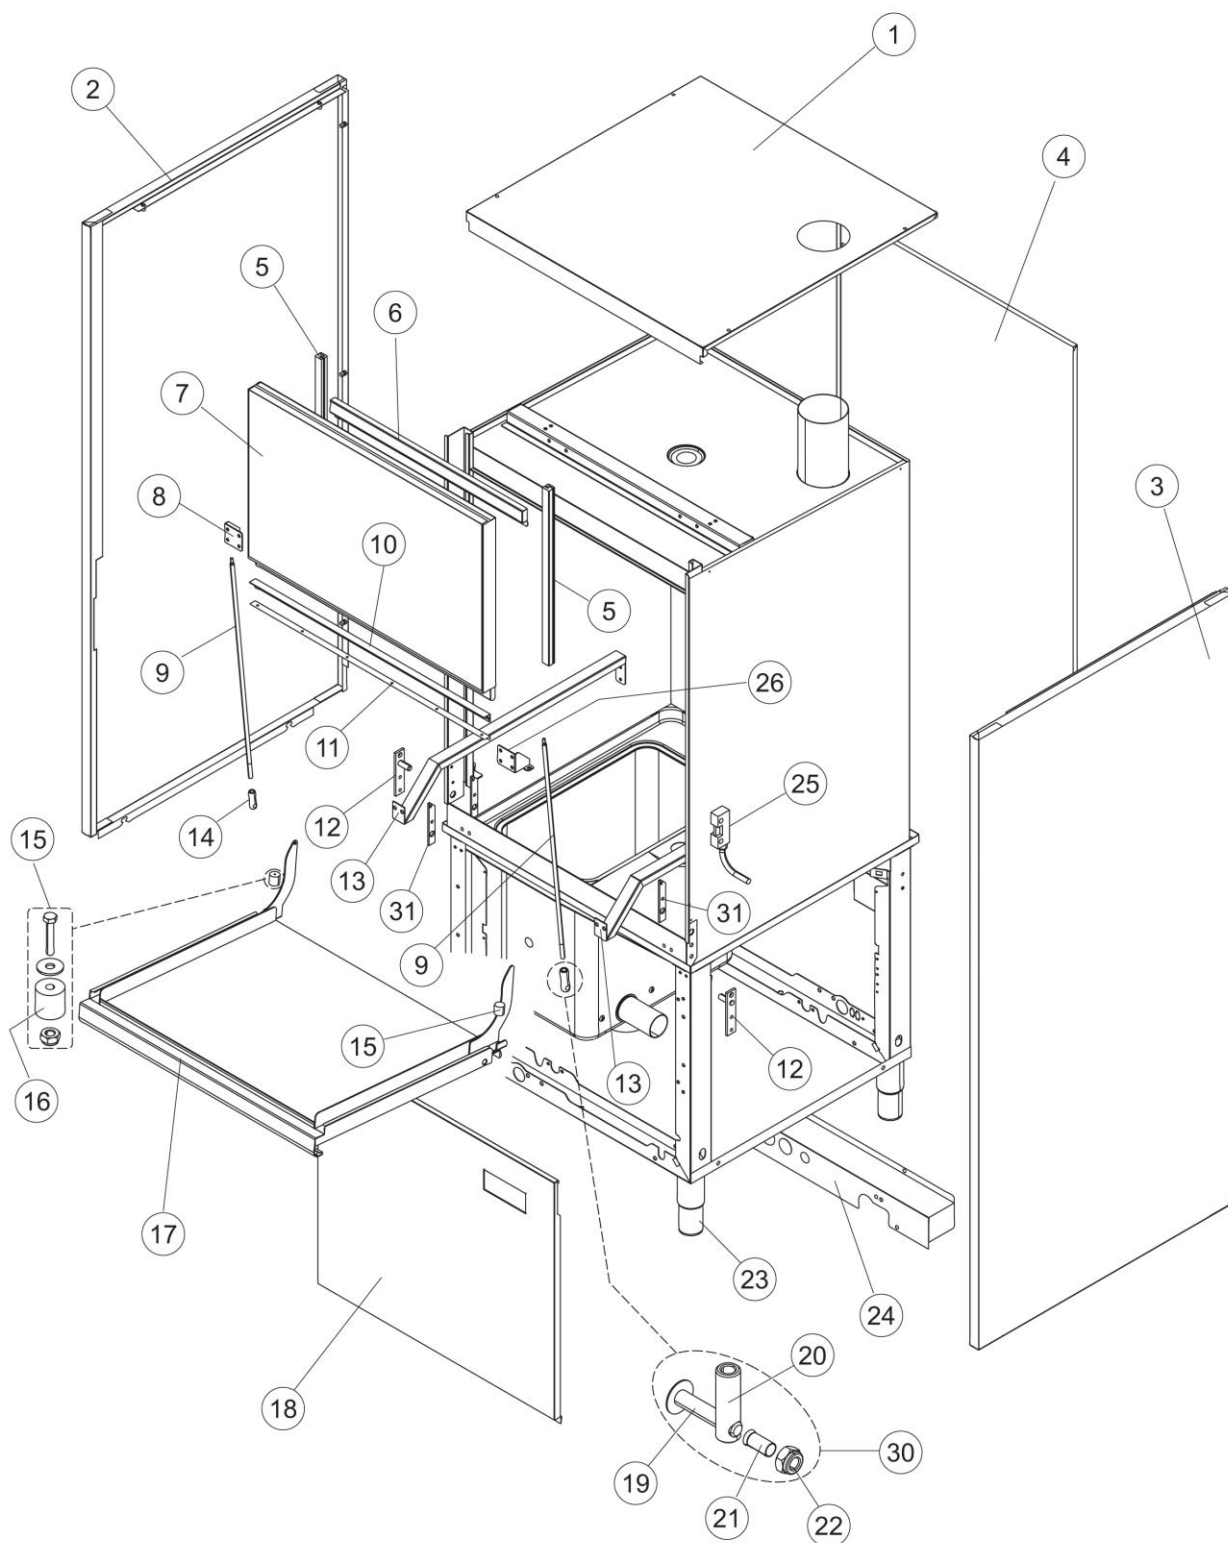

Apach
CHEF *Line*

**SPARE PARTS CATALOGUE
ERSATZTEILKATALOG
CATALOGUE PIECES DETACHEES
CATALOGO PARTI RICAMBIO
CATALOGO DE PIEZAS DE RECAMBIO
CATALOGO PEÇAS DE REPOSIÇÃO**

LKTT5663 DD DP RP

LKTT5663 DD DP RP

LKTT5663 DD DP RP

LKTT5663 DD DP RP

6

DRAIN PUMP

LKTT5663 DD DP RP

8

(*) Recommended spare part.

Page	Spare part position	Spare part code no.	Old code number	Description	U.m.
1	1	67138		NOT IN PRICE-LIST	
1	2	67110		NOT IN PRICE-LIST	
1	3	67114		NOT IN PRICE-LIST	
1	4	67122		NOT IN PRICE-LIST	
1	5	41038	C.41038	DOOR SLIDING GUIDE - UPPER FOR POT AND PAN WASHER	NR
1	6	42042	C.42042	TOP DOOR-STOP BAR	NR
1	7	67080		NOT IN PRICE-LIST	
1	8	4108801	C.4108801	support bracket	NR
1	9	4109301	C.4109301	DOOR TIE FOR POT AND PAN WASHERS	NR
1	10	41583		DOOR GASKET	NR
1	11	41582		DOOR PACKING SUPPORT - UPPER	NR
1	12	4114501	C.4114501	SMALL PLATE FOR DOOR PIN	NR
1	13	41539		RACK SLIDE	NR
1	14	K41095		NOT IN PRICE-LIST	
1	15	K80105LP		NOT IN PRICE-LIST	
1	16	80105	C.80105	HOOD / DOOR STOP	NR
1	17	41570		LOWER DOOR	NR
1	18	67427		NOT IN PRICE-LIST	
1	19	486078	CV1173	STAINLESS STEEL SCREW 6MAX30 T.1/2 TC	NR
1	20	41095	C.41095	UPPER BUSH FOR DOOR TIE FOR POT AND PAN WASHERS	NR
1	21	DZT7981		NOT IN PRICE-LIST	
1	22	CDI206AU		NUT - SELF-LOCK	NR
1	23	927006	DWP127	FOOT	NR
1	24	67622		NOT IN PRICE-LIST	
1	25	80871		MAGNETIC DOOR SWITCH	NR
1	26	4108701	C.4108701	DOOR BRACKET	NR
1	30	K41095		NOT IN PRICE-LIST	
1	31	4113501	C.4113501	DOOR SIDE THICKNESS - DX/SX	NR
2	1	67069		NOT IN PRICE-LIST	
2	2	67061		NOT IN PRICE-LIST	
2	3	228010		FUSE	NR
2	4	75817		ELECTRICAL CONNECTOR FOR U-SHAPED BAR	NR