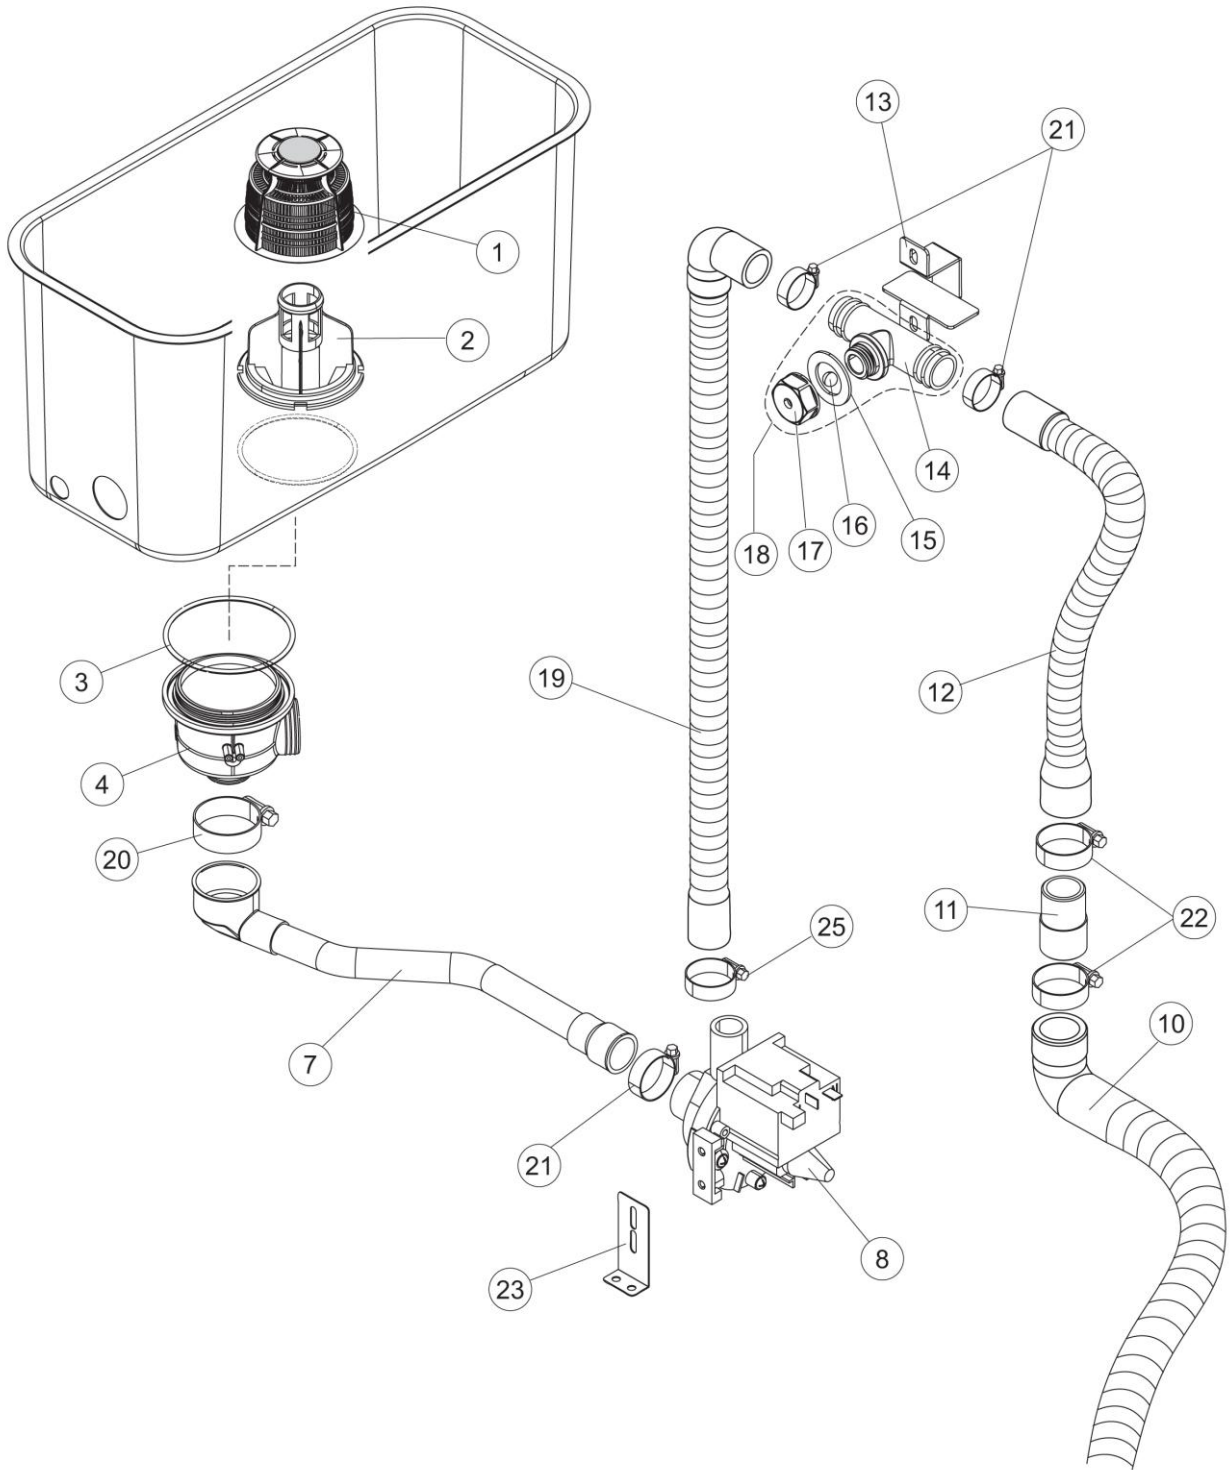

LKTT5663 DD DP RP

LKTT5663 DD DP RP

6

DRAIN PUMP

LKTT5663 DD DP RP

8

(*) Recommended spare part.

Page	Spare part position	Spare part code no.	Old code number	Description	U.m.
1	1	67138		NOT IN PRICE-LIST	
1	2	67110		NOT IN PRICE-LIST	
1	3	67114		NOT IN PRICE-LIST	
1	4	67122		NOT IN PRICE-LIST	
1	5	41038	C.41038	DOOR SLIDING GUIDE - UPPER FOR POT AND PAN WASHER	NR
1	6	42042	C.42042	TOP DOOR-STOP BAR	NR
1	7	67080		NOT IN PRICE-LIST	
1	8	4108801	C.4108801	support bracket	NR
1	9	4109301	C.4109301	DOOR TIE FOR POT AND PAN WASHERS	NR
1	10	41583		DOOR GASKET	NR
1	11	41582		DOOR PACKING SUPPORT - UPPER	NR
1	12	4114501	C.4114501	SMALL PLATE FOR DOOR PIN	NR
1	13	41539		RACK SLIDE	NR
1	14	K41095		NOT IN PRICE-LIST	
1	15	K80105LP		NOT IN PRICE-LIST	
1	16	80105	C.80105	HOOD / DOOR STOP	NR
1	17	41570		LOWER DOOR	NR
1	18	67427		NOT IN PRICE-LIST	
1	19	486078	CV1173	STAINLESS STEEL SCREW 6MAX30 T.1/2 TC	NR
1	20	41095	C.41095	UPPER BUSH FOR DOOR TIE FOR POT AND PAN WASHERS	NR
1	21	DZT7981		NOT IN PRICE-LIST	
1	22	CDI206AU		NUT - SELF-LOCK	NR
1	23	927006	DWP127	FOOT	NR
1	24	67622		NOT IN PRICE-LIST	
1	25	80871		MAGNETIC DOOR SWITCH	NR
1	26	4108701	C.4108701	DOOR BRACKET	NR
1	30	K41095		NOT IN PRICE-LIST	
1	31	4113501	C.4113501	DOOR SIDE THICKNESS - DX/SX	NR
2	1	67069		NOT IN PRICE-LIST	
2	2	67061		NOT IN PRICE-LIST	
2	3	228010		FUSE	NR
2	4	75817		ELECTRICAL CONNECTOR FOR U-SHAPED BAR	NR