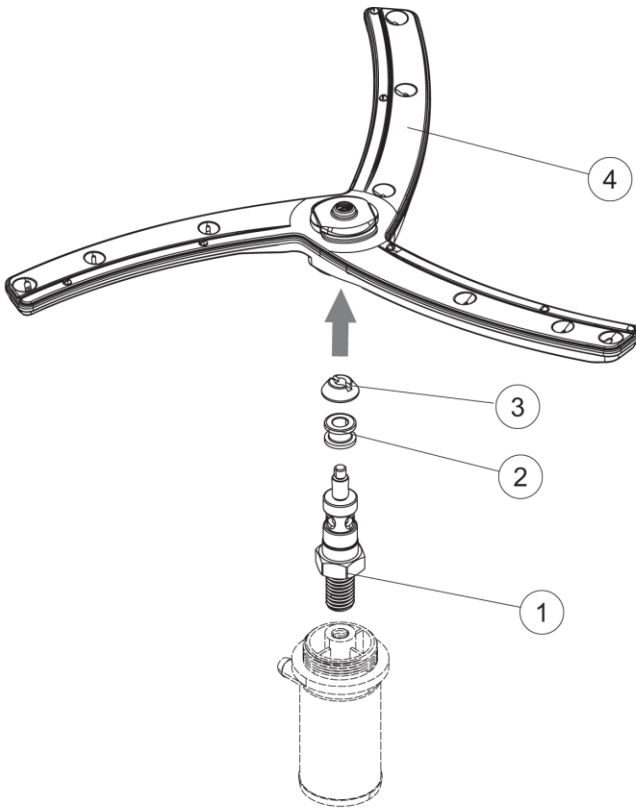

LKTT5663 DD DP RP

LKTT5663 DD DP RP

6

DRAIN PUMP

LKTT5663 DD DP RP

8

(*) Recommended spare part.

Page	Spare part position	Spare part code no.	Old code number	Description	U.m.
1	1	67138		NOT IN PRICE-LIST	
1	2	67110		NOT IN PRICE-LIST	
1	3	67114		NOT IN PRICE-LIST	
1	4	67122		NOT IN PRICE-LIST	
1	5	41038	C.41038	DOOR SLIDING GUIDE - UPPER FOR POT AND PAN WASHER	NR
1	6	42042	C.42042	TOP DOOR-STOP BAR	NR
1	7	67080		NOT IN PRICE-LIST	
1	8	4108801	C.4108801	support bracket	NR
1	9	4109301	C.4109301	DOOR TIE FOR POT AND PAN WASHERS	NR
1	10	41583		DOOR GASKET	NR
1	11	41582		DOOR PACKING SUPPORT - UPPER	NR
1	12	4114501	C.4114501	SMALL PLATE FOR DOOR PIN	NR
1	13	41539		RACK SLIDE	NR
1	14	K41095		NOT IN PRICE-LIST	
1	15	K80105LP		NOT IN PRICE-LIST	
1	16	80105	C.80105	HOOD / DOOR STOP	NR
1	17	41570		LOWER DOOR	NR
1	18	67427		NOT IN PRICE-LIST	
1	19	486078	CV1173	STAINLESS STEEL SCREW 6MAX30 T.1/2 TC	NR
1	20	41095	C.41095	UPPER BUSH FOR DOOR TIE FOR POT AND PAN WASHERS	NR
1	21	DZT7981		NOT IN PRICE-LIST	
1	22	CDI206AU		NUT - SELF-LOCK	NR
1	23	927006	DWP127	FOOT	NR
1	24	67622		NOT IN PRICE-LIST	
1	25	80871		MAGNETIC DOOR SWITCH	NR
1	26	4108701	C.4108701	DOOR BRACKET	NR
1	30	K41095		NOT IN PRICE-LIST	
1	31	4113501	C.4113501	DOOR SIDE THICKNESS - DX/SX	NR
2	1	67069		NOT IN PRICE-LIST	
2	2	67061		NOT IN PRICE-LIST	
2	3	228010		FUSE	NR
2	4	75817		ELECTRICAL CONNECTOR FOR U-SHAPED BAR	NR