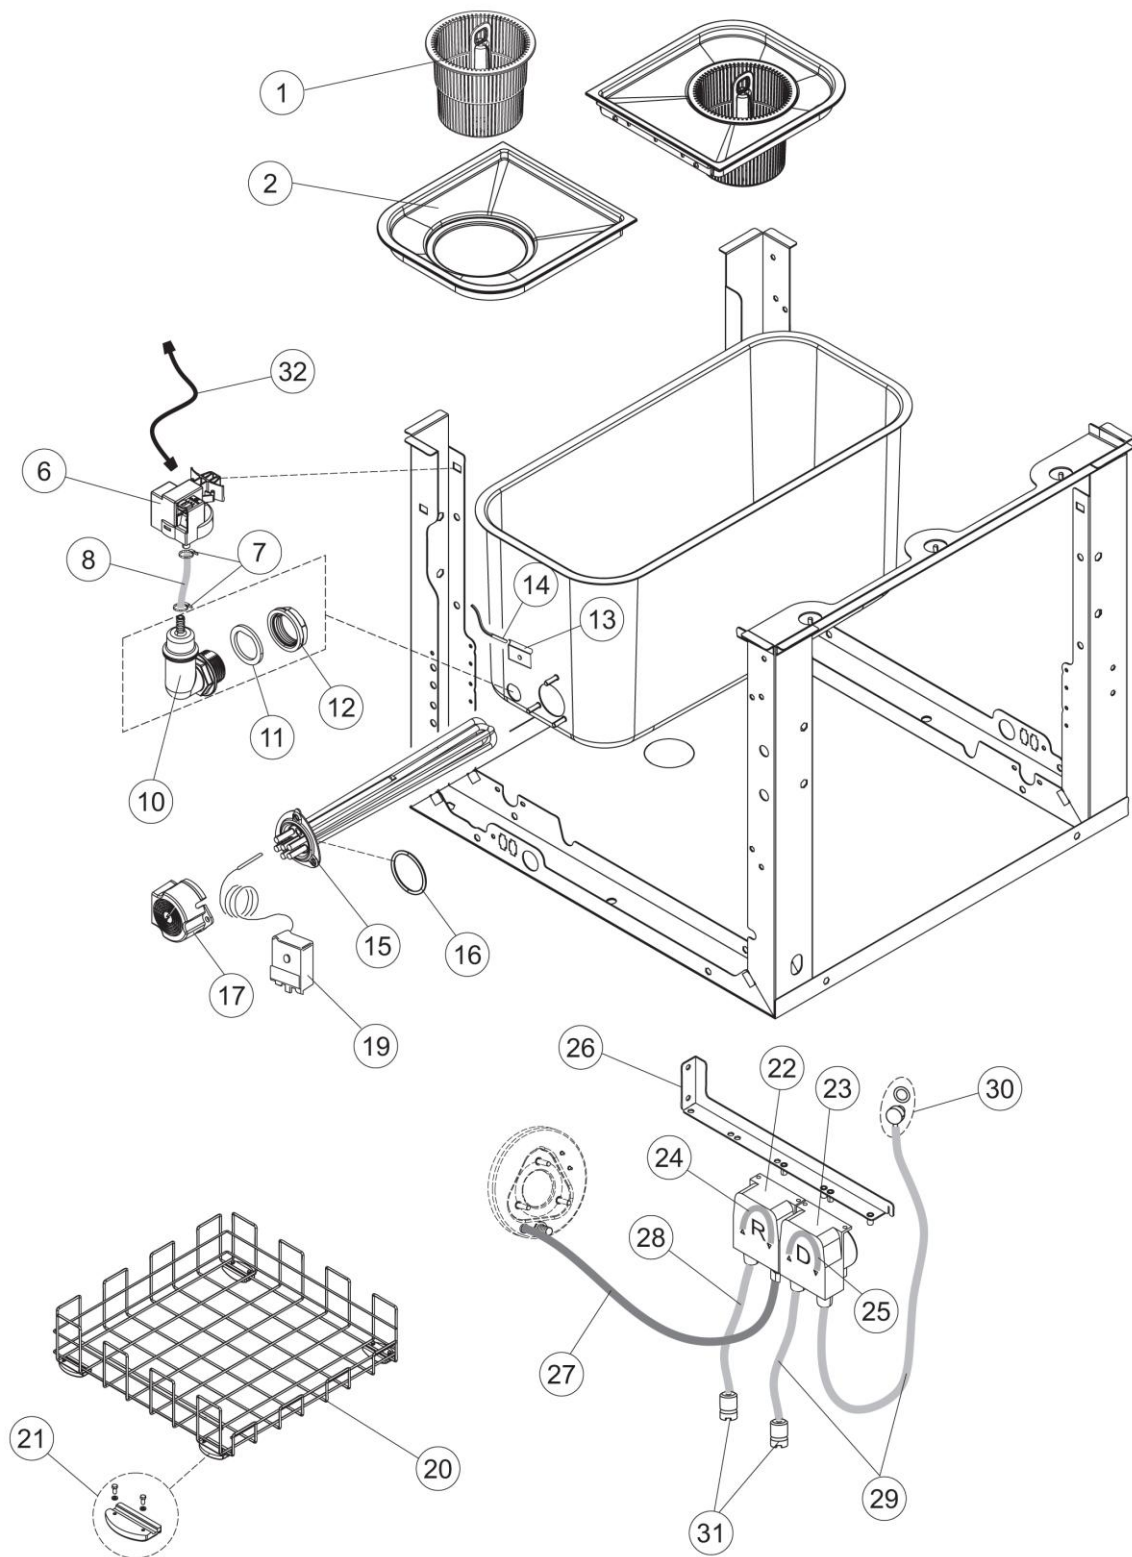

LKTT5663 DD DP RP

LKTT5663 DD DP RP

6

DRAIN PUMP

LKTT5663 DD DP RP

8

(*) Recommended spare part.

Page	Spare part position	Spare part code no.	Old code number	Description	U.m.
1	1	67138		NOT IN PRICE-LIST	
1	2	67110		NOT IN PRICE-LIST	
1	3	67114		NOT IN PRICE-LIST	
1	4	67122		NOT IN PRICE-LIST	
1	5	41038	C.41038	DOOR SLIDING GUIDE - UPPER FOR POT AND PAN WASHER	NR
1	6	42042	C.42042	TOP DOOR-STOP BAR	NR
1	7	67080		NOT IN PRICE-LIST	
1	8	4108801	C.4108801	support bracket	NR
1	9	4109301	C.4109301	DOOR TIE FOR POT AND PAN WASHERS	NR
1	10	41583		DOOR GASKET	NR
1	11	41582		DOOR PACKING SUPPORT - UPPER	NR
1	12	4114501	C.4114501	SMALL PLATE FOR DOOR PIN	NR
1	13	41539		RACK SLIDE	NR
1	14	K41095		NOT IN PRICE-LIST	
1	15	K80105LP		NOT IN PRICE-LIST	
1	16	80105	C.80105	HOOD / DOOR STOP	NR
1	17	41570		LOWER DOOR	NR
1	18	67427		NOT IN PRICE-LIST	
1	19	486078	CV1173	STAINLESS STEEL SCREW 6MAX30 T.1/2 TC	NR
1	20	41095	C.41095	UPPER BUSH FOR DOOR TIE FOR POT AND PAN WASHERS	NR
1	21	DZT7981		NOT IN PRICE-LIST	
1	22	CDI206AU		NUT - SELF-LOCK	NR
1	23	927006	DWP127	FOOT	NR
1	24	67622		NOT IN PRICE-LIST	
1	25	80871		MAGNETIC DOOR SWITCH	NR
1	26	4108701	C.4108701	DOOR BRACKET	NR
1	30	K41095		NOT IN PRICE-LIST	
1	31	4113501	C.4113501	DOOR SIDE THICKNESS - DX/SX	NR
2	1	67069		NOT IN PRICE-LIST	
2	2	67061		NOT IN PRICE-LIST	
2	3	228010		FUSE	NR
2	4	75817		ELECTRICAL CONNECTOR FOR U-SHAPED BAR	NR