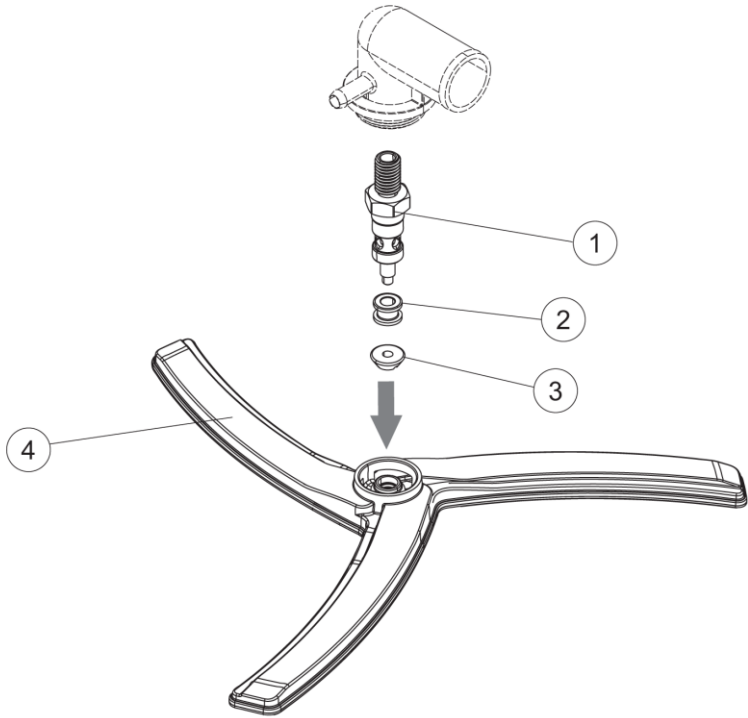

LKTT5663 DD DP RP

LKTT5663 DD DP RP

6

DRAIN PUMP

LKTT5663 DD DP RP

8

(*) Recommended spare part.

Page	Spare part position	Spare part code no.	Old code number	Description	U.m.
1	1	67138		NOT IN PRICE-LIST	
1	2	67110		NOT IN PRICE-LIST	
1	3	67114		NOT IN PRICE-LIST	
1	4	67122		NOT IN PRICE-LIST	
1	5	41038	C.41038	DOOR SLIDING GUIDE - UPPER FOR POT AND PAN WASHER	NR
1	6	42042	C.42042	TOP DOOR-STOP BAR	NR
1	7	67080		NOT IN PRICE-LIST	
1	8	4108801	C.4108801	support bracket	NR
1	9	4109301	C.4109301	DOOR TIE FOR POT AND PAN WASHERS	NR
1	10	41583		DOOR GASKET	NR
1	11	41582		DOOR PACKING SUPPORT - UPPER	NR
1	12	4114501	C.4114501	SMALL PLATE FOR DOOR PIN	NR
1	13	41539		RACK SLIDE	NR
1	14	K41095		NOT IN PRICE-LIST	
1	15	K80105LP		NOT IN PRICE-LIST	
1	16	80105	C.80105	HOOD / DOOR STOP	NR
1	17	41570		LOWER DOOR	NR
1	18	67427		NOT IN PRICE-LIST	
1	19	486078	CV1173	STAINLESS STEEL SCREW 6MAX30 T.1/2 TC	NR
1	20	41095	C.41095	UPPER BUSH FOR DOOR TIE FOR POT AND PAN WASHERS	NR
1	21	DZT7981		NOT IN PRICE-LIST	
1	22	CDI206AU		NUT - SELF-LOCK	NR
1	23	927006	DWP127	FOOT	NR
1	24	67622		NOT IN PRICE-LIST	
1	25	80871		MAGNETIC DOOR SWITCH	NR
1	26	4108701	C.4108701	DOOR BRACKET	NR
1	30	K41095		NOT IN PRICE-LIST	
1	31	4113501	C.4113501	DOOR SIDE THICKNESS - DX/SX	NR
2	1	67069		NOT IN PRICE-LIST	
2	2	67061		NOT IN PRICE-LIST	
2	3	228010		FUSE	NR
2	4	75817		ELECTRICAL CONNECTOR FOR U-SHAPED BAR	NR