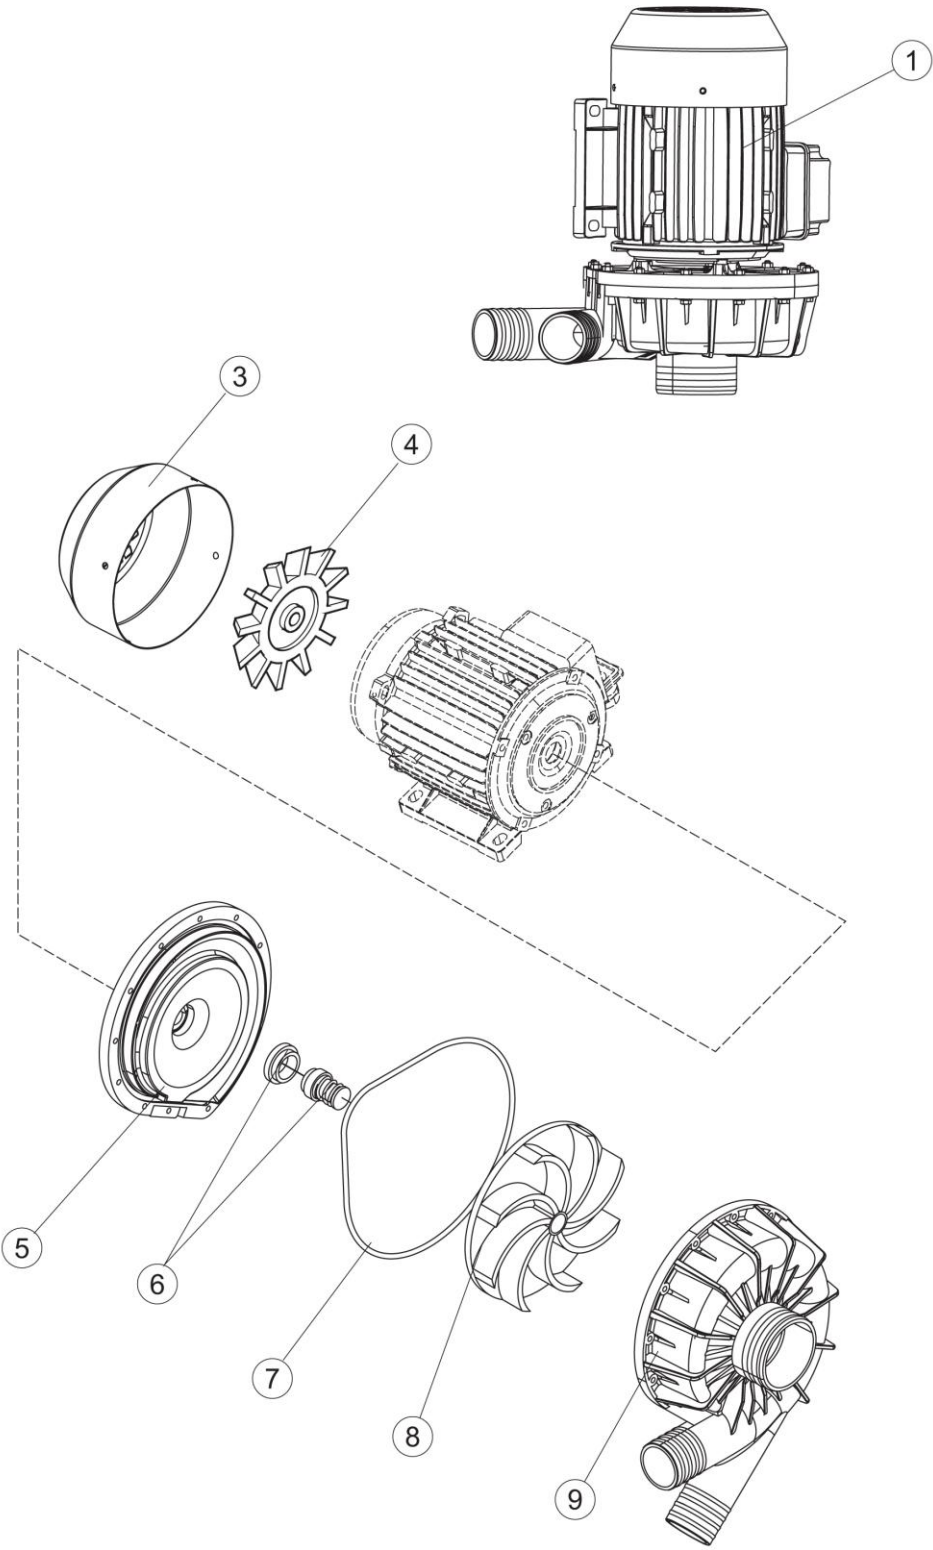

LKTT5663 DD DP RP

LKTT5663 DD DP RP

6

DRAIN PUMP

LKTT5663 DD DP RP

8

(*) Recommended spare part.

Page	Spare part position	Spare part code no.	Old code number	Description	U.m.
1	1	67138		NOT IN PRICE-LIST	
1	2	67110		NOT IN PRICE-LIST	
1	3	67114		NOT IN PRICE-LIST	
1	4	67122		NOT IN PRICE-LIST	
1	5	41038	C.41038	DOOR SLIDING GUIDE - UPPER FOR POT AND PAN WASHER	NR
1	6	42042	C.42042	TOP DOOR-STOP BAR	NR
1	7	67080		NOT IN PRICE-LIST	
1	8	4108801	C.4108801	support bracket	NR
1	9	4109301	C.4109301	DOOR TIE FOR POT AND PAN WASHERS	NR
1	10	41583		DOOR GASKET	NR
1	11	41582		DOOR PACKING SUPPORT - UPPER	NR
1	12	4114501	C.4114501	SMALL PLATE FOR DOOR PIN	NR
1	13	41539		RACK SLIDE	NR
1	14	K41095		NOT IN PRICE-LIST	
1	15	K80105LP		NOT IN PRICE-LIST	
1	16	80105	C.80105	HOOD / DOOR STOP	NR
1	17	41570		LOWER DOOR	NR
1	18	67427		NOT IN PRICE-LIST	
1	19	486078	CV1173	STAINLESS STEEL SCREW 6MAX30 T.1/2 TC	NR
1	20	41095	C.41095	UPPER BUSH FOR DOOR TIE FOR POT AND PAN WASHERS	NR
1	21	DZT7981		NOT IN PRICE-LIST	
1	22	CDI206AU		NUT - SELF-LOCK	NR
1	23	927006	DWP127	FOOT	NR
1	24	67622		NOT IN PRICE-LIST	
1	25	80871		MAGNETIC DOOR SWITCH	NR
1	26	4108701	C.4108701	DOOR BRACKET	NR
1	30	K41095		NOT IN PRICE-LIST	
1	31	4113501	C.4113501	DOOR SIDE THICKNESS - DX/SX	NR
2	1	67069		NOT IN PRICE-LIST	
2	2	67061		NOT IN PRICE-LIST	
2	3	228010		FUSE	NR
2	4	75817		ELECTRICAL CONNECTOR FOR U-SHAPED BAR	NR