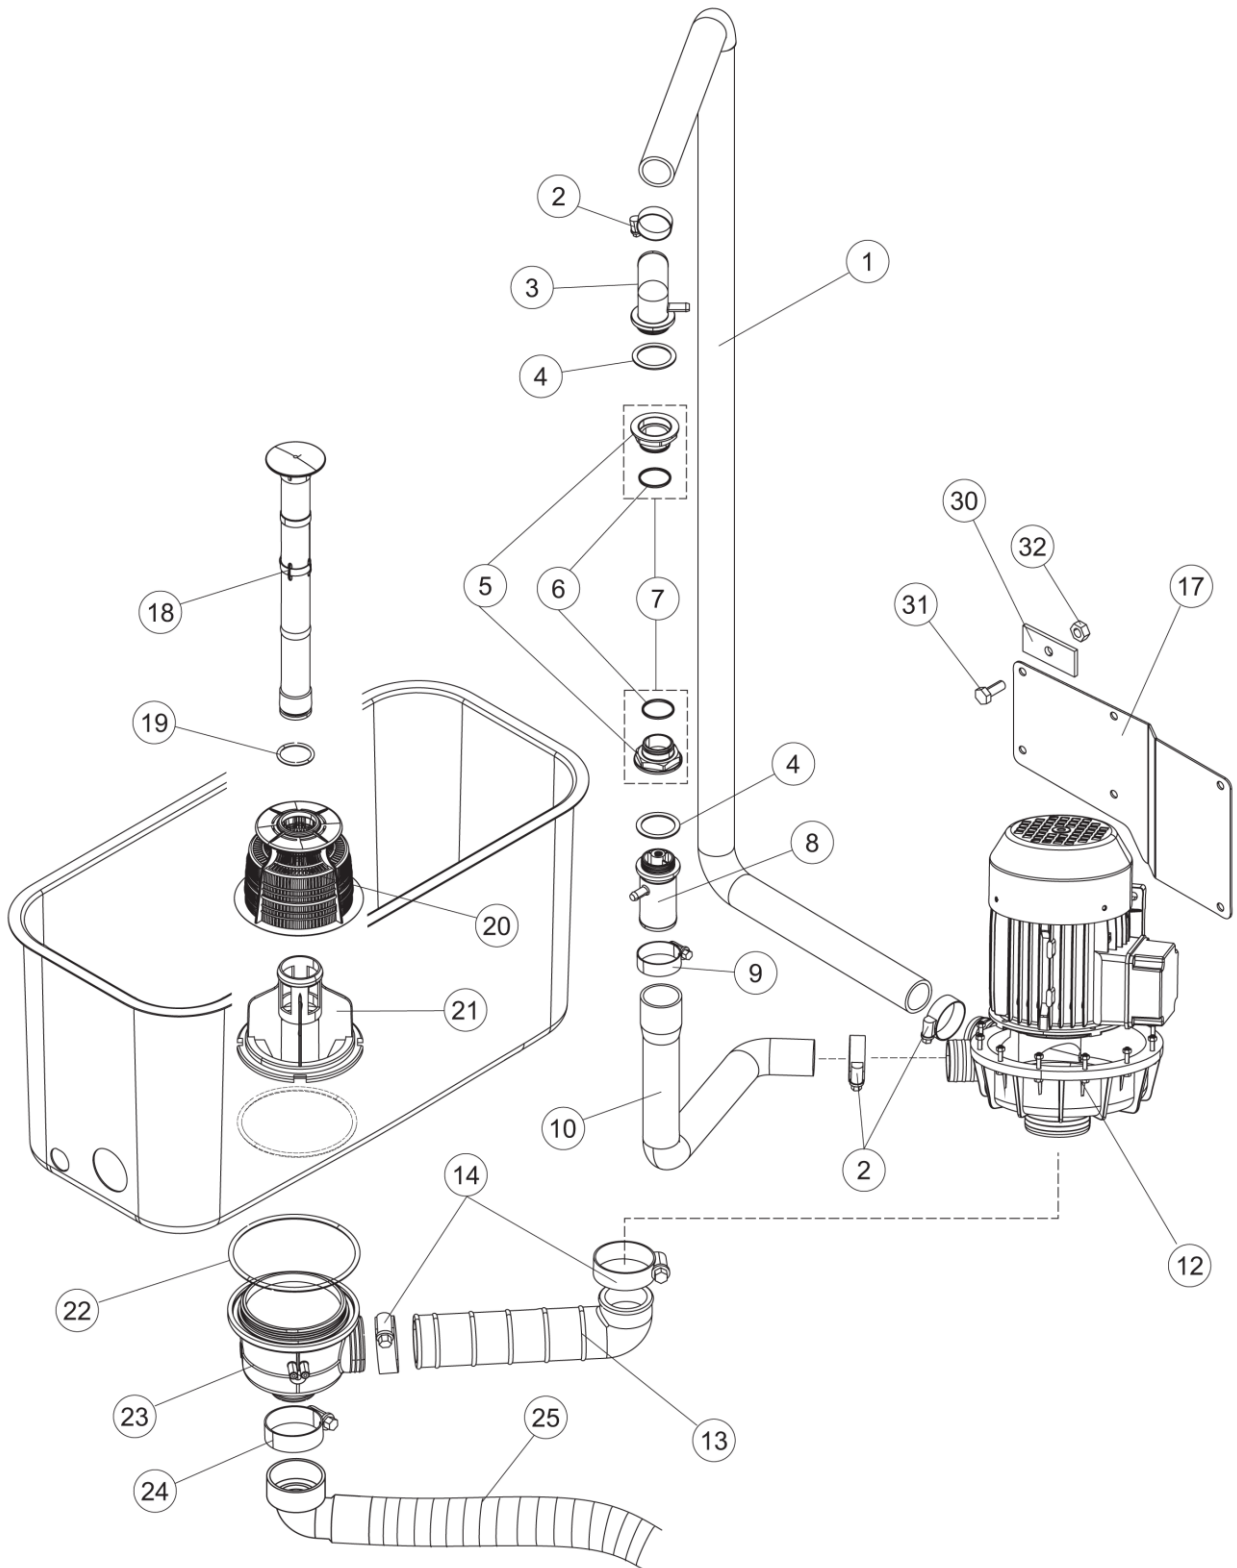

LKTT5663 DD DP RP

LKTT5663 DD DP RP

6

DRAIN PUMP

LKTT5663 DD DP RP

8

(*) Recommended spare part.

Page	Spare part position	Spare part code no.	Old code number	Description	U.m.
1	1	67138		NOT IN PRICE-LIST	
1	2	67110		NOT IN PRICE-LIST	
1	3	67114		NOT IN PRICE-LIST	
1	4	67122		NOT IN PRICE-LIST	
1	5	41038	C.41038	DOOR SLIDING GUIDE - UPPER FOR POT AND PAN WASHER	NR
1	6	42042	C.42042	TOP DOOR-STOP BAR	NR
1	7	67080		NOT IN PRICE-LIST	
1	8	4108801	C.4108801	support bracket	NR
1	9	4109301	C.4109301	DOOR TIE FOR POT AND PAN WASHERS	NR
1	10	41583		DOOR GASKET	NR
1	11	41582		DOOR PACKING SUPPORT - UPPER	NR
1	12	4114501	C.4114501	SMALL PLATE FOR DOOR PIN	NR
1	13	41539		RACK SLIDE	NR
1	14	K41095		NOT IN PRICE-LIST	
1	15	K80105LP		NOT IN PRICE-LIST	
1	16	80105	C.80105	HOOD / DOOR STOP	NR
1	17	41570		LOWER DOOR	NR
1	18	67427		NOT IN PRICE-LIST	
1	19	486078	CV1173	STAINLESS STEEL SCREW 6MAX30 T.1/2 TC	NR
1	20	41095	C.41095	UPPER BUSH FOR DOOR TIE FOR POT AND PAN WASHERS	NR
1	21	DZT7981		NOT IN PRICE-LIST	
1	22	CDI206AU		NUT - SELF-LOCK	NR
1	23	927006	DWP127	FOOT	NR
1	24	67622		NOT IN PRICE-LIST	
1	25	80871		MAGNETIC DOOR SWITCH	NR
1	26	4108701	C.4108701	DOOR BRACKET	NR
1	30	K41095		NOT IN PRICE-LIST	
1	31	4113501	C.4113501	DOOR SIDE THICKNESS - DX/SX	NR
2	1	67069		NOT IN PRICE-LIST	
2	2	67061		NOT IN PRICE-LIST	
2	3	228010		FUSE	NR
2	4	75817		ELECTRICAL CONNECTOR FOR U-SHAPED BAR	NR