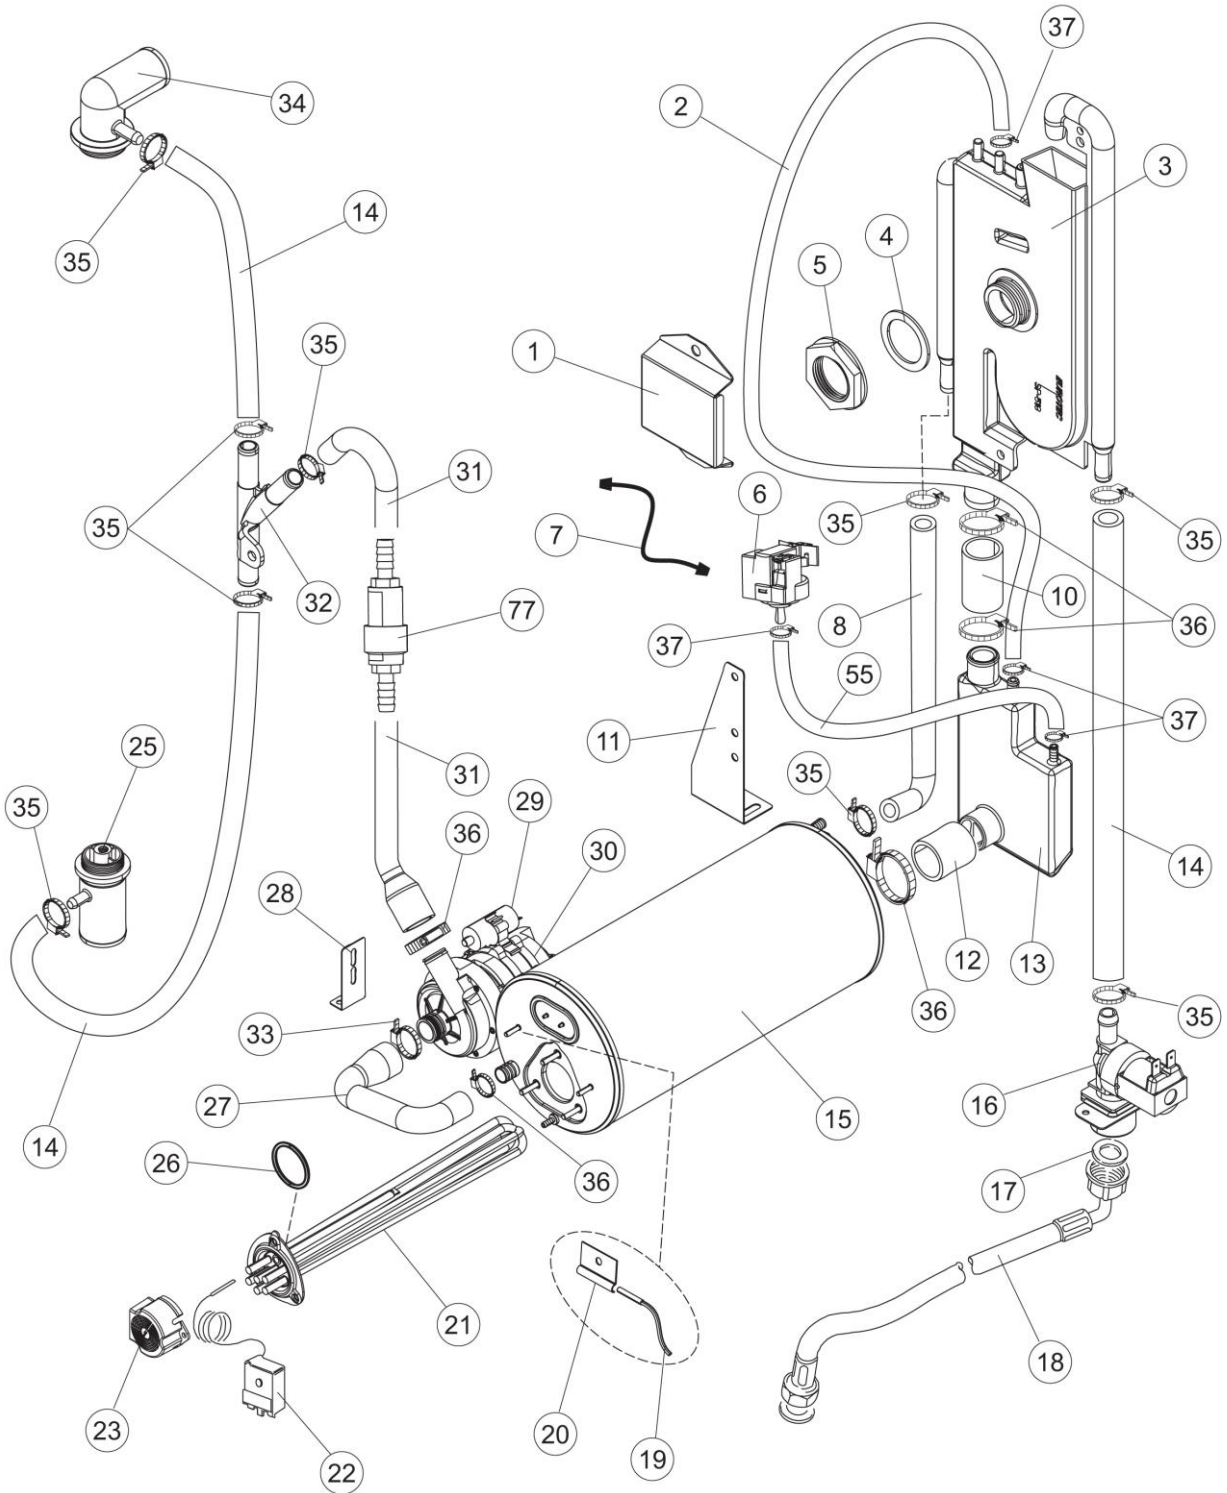

LKTT5663 DD DP RP

LKTT5663 DD DP RP

6

DRAIN PUMP

LKTT5663 DD DP RP

8

(*) Recommended spare part.

Page	Spare part position	Spare part code no.	Old code number	Description	U.m.
1	1	67138		NOT IN PRICE-LIST	
1	2	67110		NOT IN PRICE-LIST	
1	3	67114		NOT IN PRICE-LIST	
1	4	67122		NOT IN PRICE-LIST	
1	5	41038	C.41038	DOOR SLIDING GUIDE - UPPER FOR POT AND PAN WASHER	NR
1	6	42042	C.42042	TOP DOOR-STOP BAR	NR
1	7	67080		NOT IN PRICE-LIST	
1	8	4108801	C.4108801	support bracket	NR
1	9	4109301	C.4109301	DOOR TIE FOR POT AND PAN WASHERS	NR
1	10	41583		DOOR GASKET	NR
1	11	41582		DOOR PACKING SUPPORT - UPPER	NR
1	12	4114501	C.4114501	SMALL PLATE FOR DOOR PIN	NR
1	13	41539		RACK SLIDE	NR
1	14	K41095		NOT IN PRICE-LIST	
1	15	K80105LP		NOT IN PRICE-LIST	
1	16	80105	C.80105	HOOD / DOOR STOP	NR
1	17	41570		LOWER DOOR	NR
1	18	67427		NOT IN PRICE-LIST	
1	19	486078	CV1173	STAINLESS STEEL SCREW 6MAX30 T.1/2 TC	NR
1	20	41095	C.41095	UPPER BUSH FOR DOOR TIE FOR POT AND PAN WASHERS	NR
1	21	DZT7981		NOT IN PRICE-LIST	
1	22	CDI206AU		NUT - SELF-LOCK	NR
1	23	927006	DWP127	FOOT	NR
1	24	67622		NOT IN PRICE-LIST	
1	25	80871		MAGNETIC DOOR SWITCH	NR
1	26	4108701	C.4108701	DOOR BRACKET	NR
1	30	K41095		NOT IN PRICE-LIST	
1	31	4113501	C.4113501	DOOR SIDE THICKNESS - DX/SX	NR
2	1	67069		NOT IN PRICE-LIST	
2	2	67061		NOT IN PRICE-LIST	
2	3	228010		FUSE	NR
2	4	75817		ELECTRICAL CONNECTOR FOR U-SHAPED BAR	NR