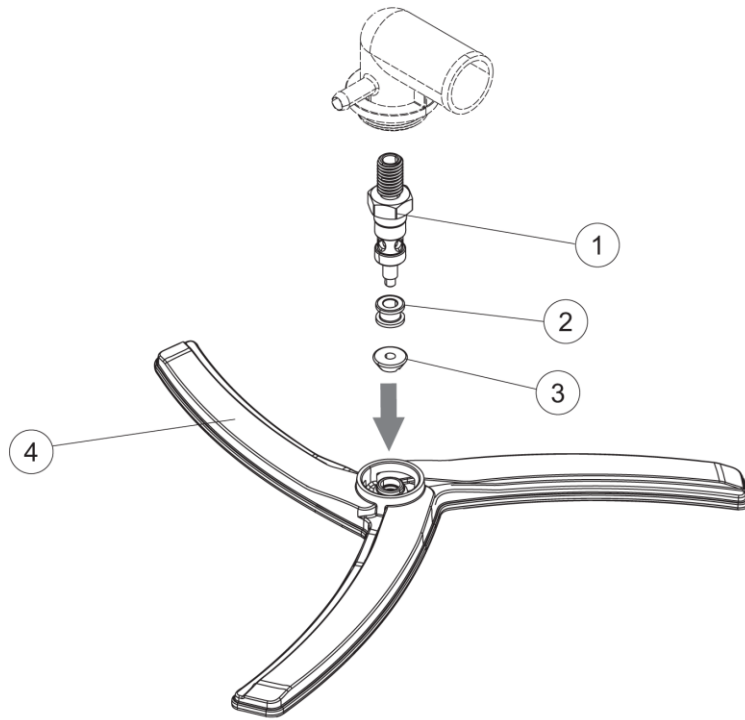

LKIT5663 DD
LKIT5663 DD DP

LKIT5663 DD
LKIT5663 DD DP

LKIT5663 DD
LKIT5663 DD DP

LKIT5663 DD
LKIT5663 DD DP

LKIT5663 DD
LKIT5663 DD DP

6

LKIT5663 DD
LKIT5663 DD DP

DRAIN PUMP

LKIT5663 DD DP

LKIT5663 DD
LKIT5663 DD DP

(*) Recommended spare part.

Page	Spare part position	Spare part code no.	Old code number	Description	U.m.
1	1	67138		NOT IN PRICE-LIST	
1	2	67110		NOT IN PRICE-LIST	
1	3	67114		NOT IN PRICE-LIST	
1	4	67122		NOT IN PRICE-LIST	
1	5	41038	C.41038	DOOR SLIDING GUIDE - UPPER FOR POT AND PAN WASHER	NR
1	6	42042	C.42042	TOP DOOR-STOP BAR	NR
1	7	67080		NOT IN PRICE-LIST	
1	8	4108801	C.4108801	support bracket	NR
1	9	4109301	C.4109301	DOOR TIE FOR POT AND PAN WASHERS	NR
1	10	41583		DOOR GASKET	NR
1	11	41582		DOOR PACKING SUPPORT - UPPER	NR
1	12	4114501	C.4114501	SMALL PLATE FOR DOOR PIN	NR
1	13	41539		RACK SLIDE	NR
1	14	K41095		NOT IN PRICE-LIST	
1	15	K80105LP		NOT IN PRICE-LIST	
1	16	80105	C.80105	HOOD / DOOR STOP	NR
1	17	41570		LOWER DOOR	NR
1	18	67127		NOT IN PRICE-LIST	
1	19	486078	CV1173	STAINLESS STEEL SCREW 6MAX30 T.1/2 TC	NR
1	20	41095	C.41095	UPPER BUSH FOR DOOR TIE FOR POT AND PAN WASHERS	NR
1	21	DZT7981		NOT IN PRICE-LIST	
1	22	CDI206AU		NUT - SELF-LOCK	NR
1	23	927006	DWP127	FOOT	NR
1	24	67622		NOT IN PRICE-LIST	
1	25	80871		MAGNETIC DOOR SWITCH	NR
1	26	4108701	C.4108701	DOOR BRACKET	NR
1	30	K41095		NOT IN PRICE-LIST	
1	31	4113501	C.4113501	DOOR SIDE THICKNESS - DX/SX	NR
2	1	67069		NOT IN PRICE-LIST	
2	2	67061		NOT IN PRICE-LIST	
2	3	228010		FUSE	NR
2	4	75817		ELECTRICAL CONNECTOR FOR U-SHAPED BAR	NR