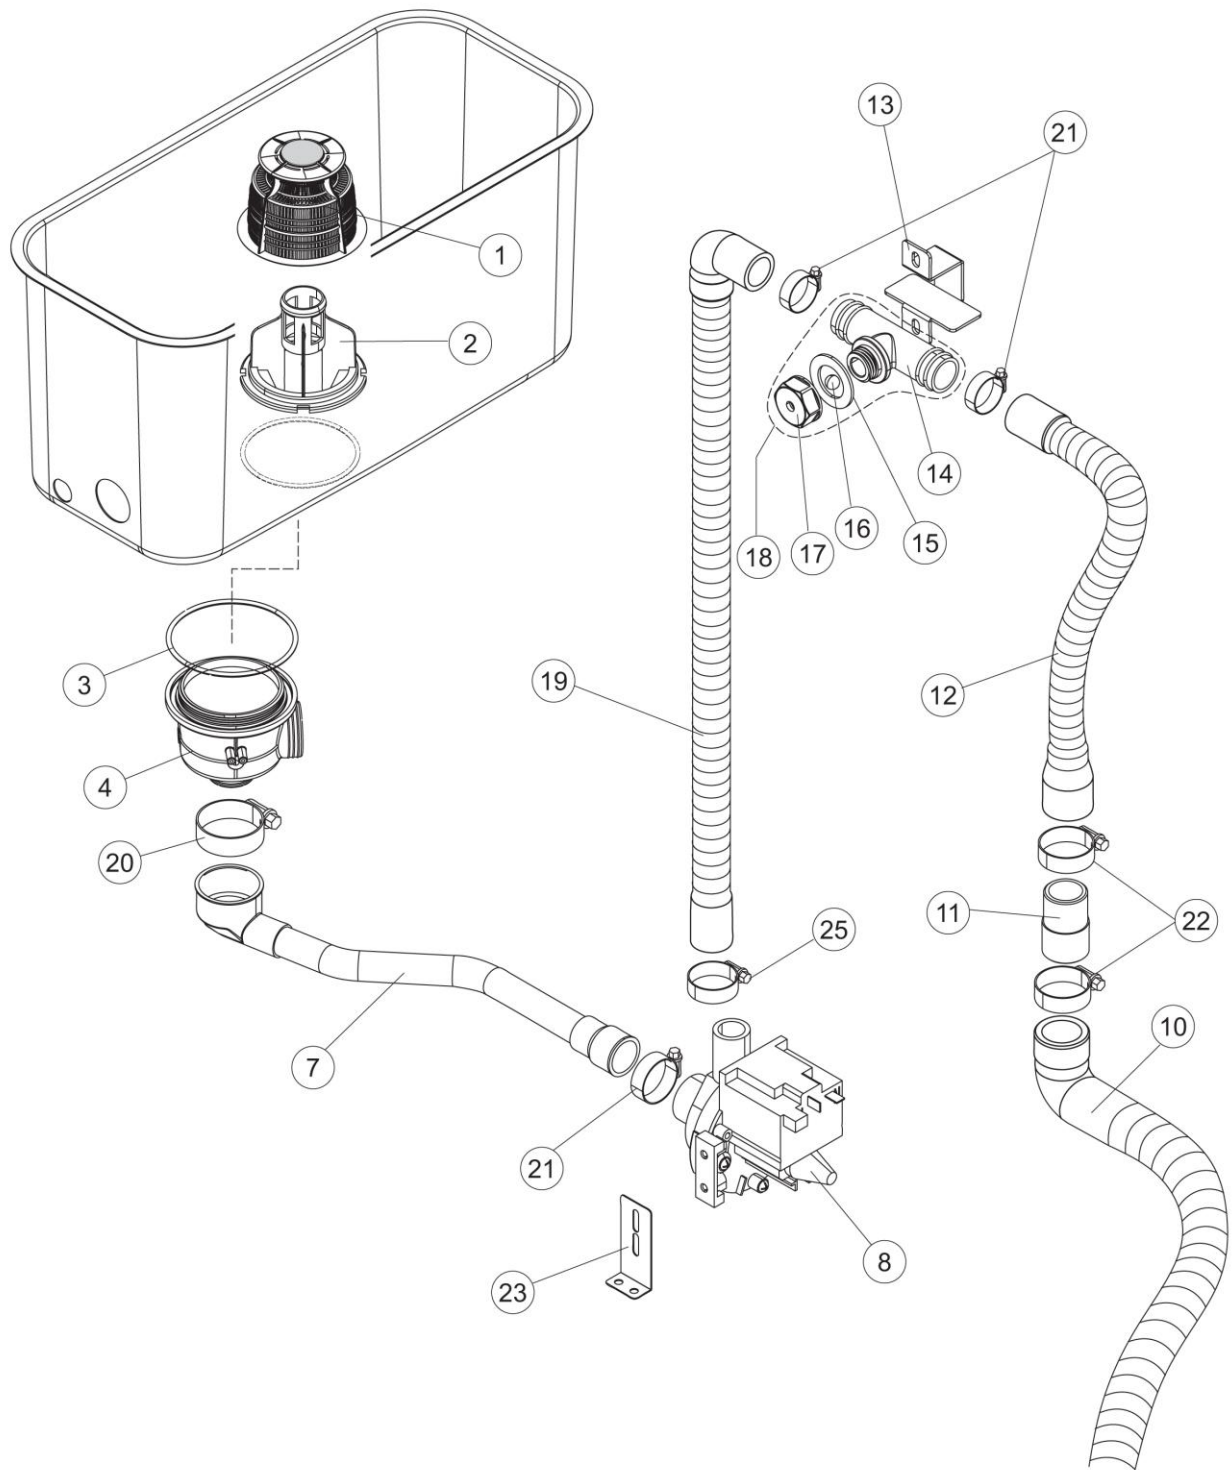

DRAIN PUMP

LKIT5663 DD DP