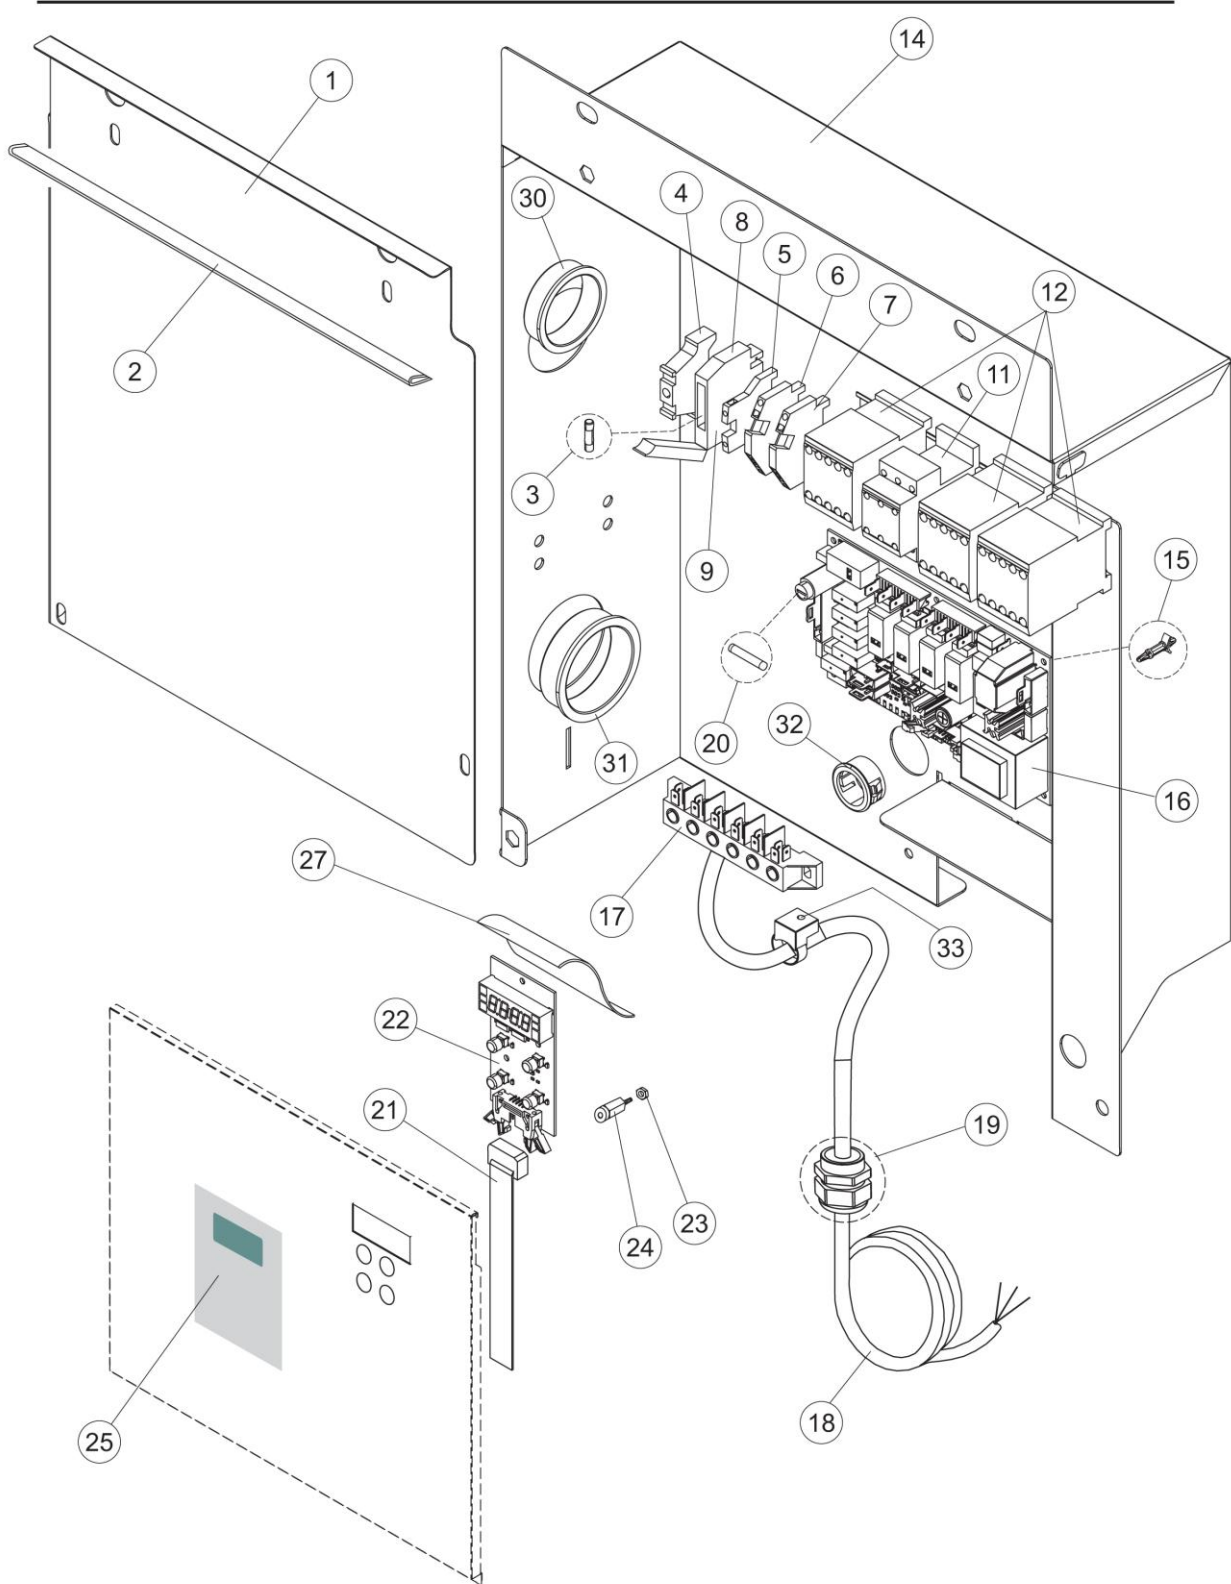

LKIT5663 DD
LKIT5663 DD DP