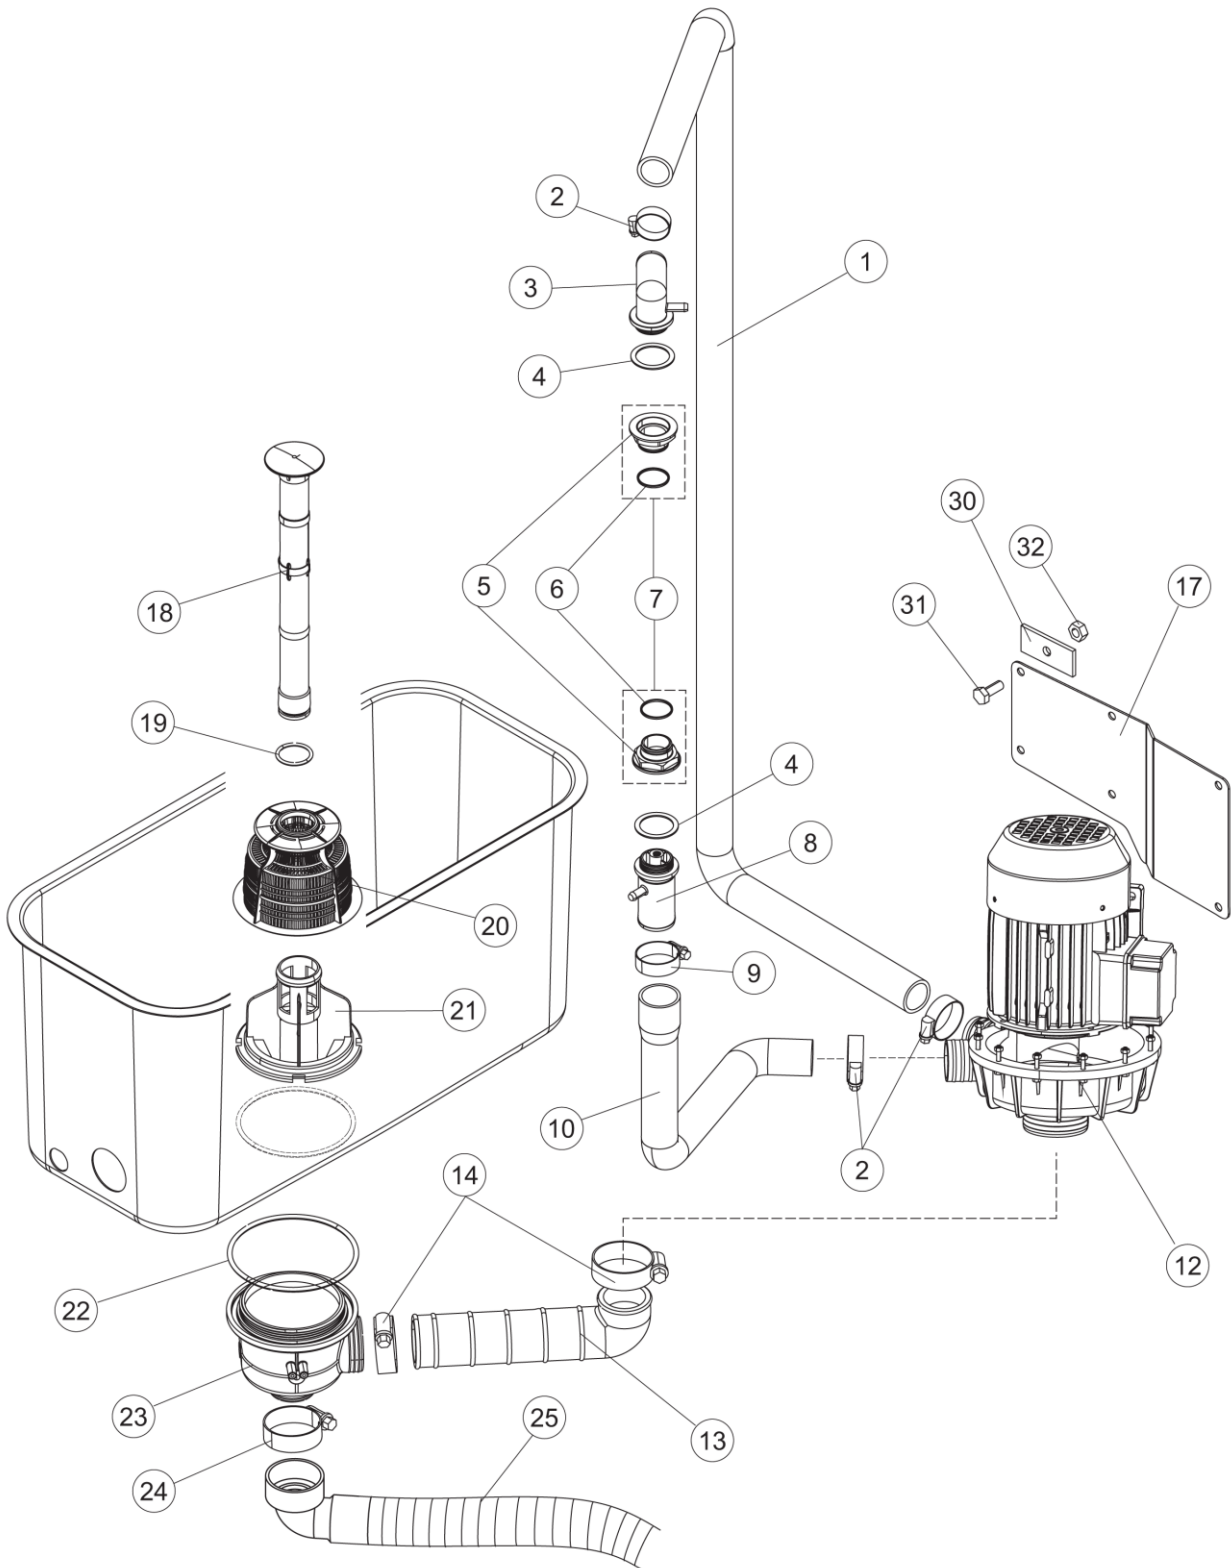

LKIT5663 DD
LKIT5663 DD DP