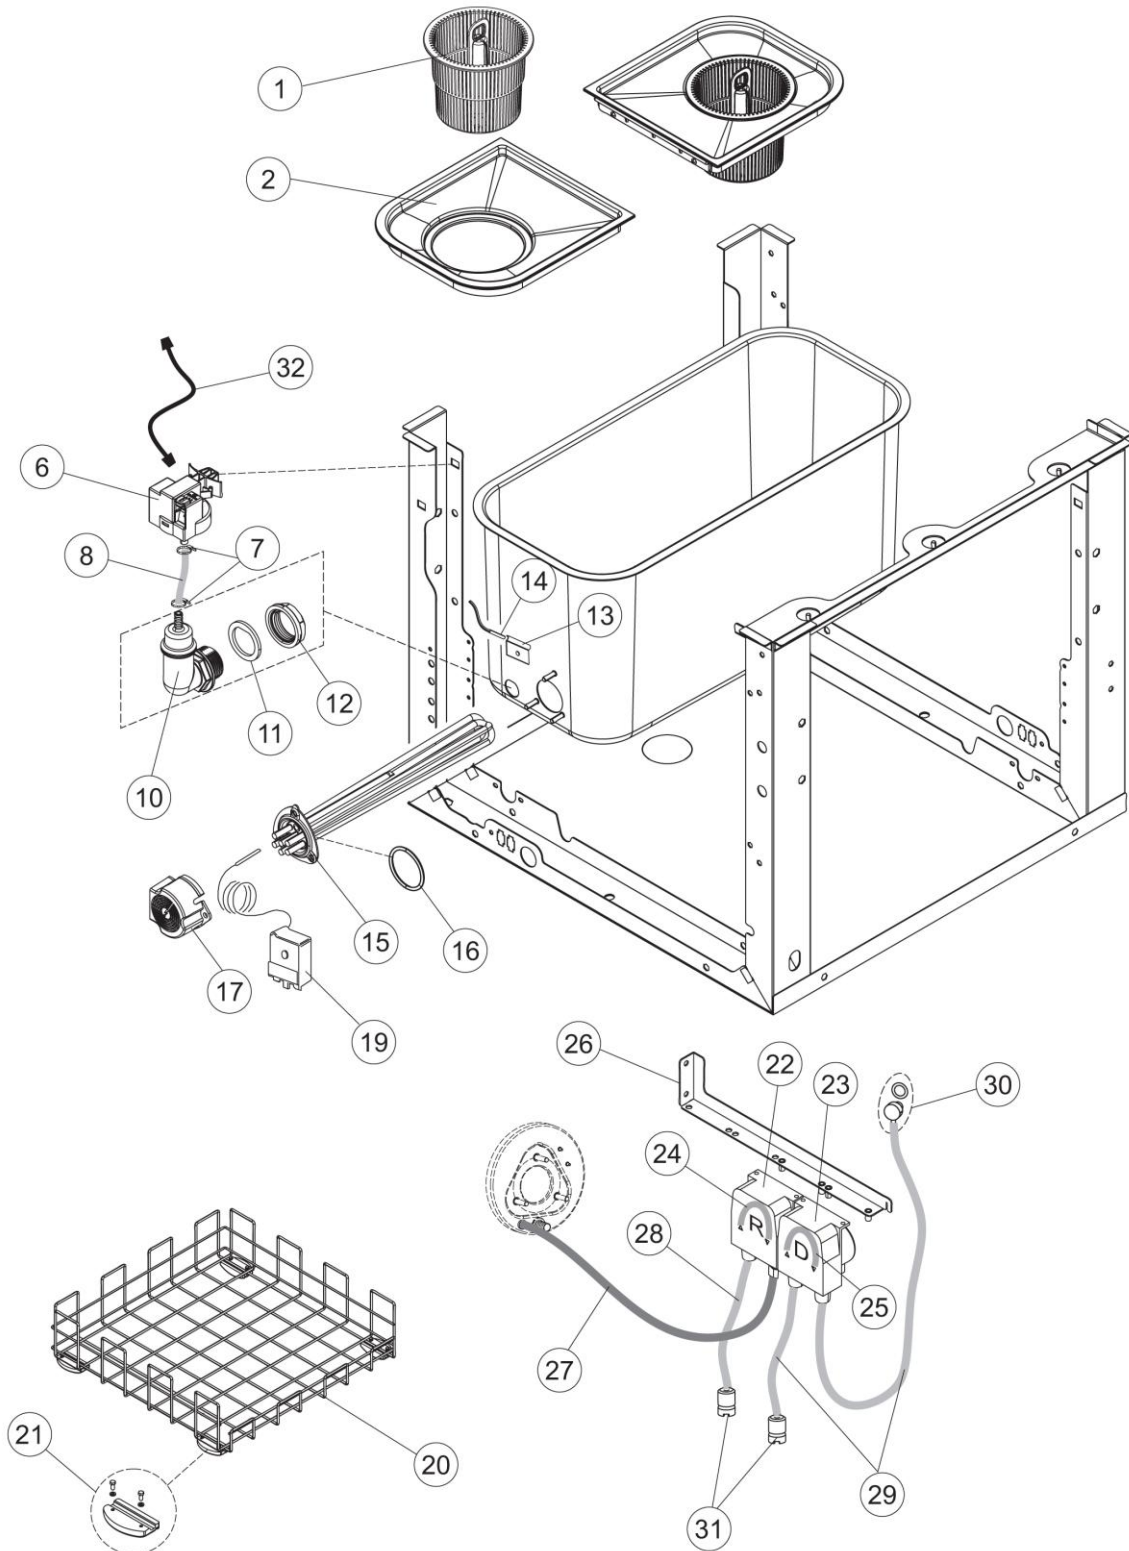

Apach
CHEF *Line*

**SPARE PARTS CATALOGUE
ERSATZTEILKATALOG
CATALOGUE PIECES DETACHEES
CATALOGO PARTI RICAMBIO
CATALOGO DE PIEZAS DE RECAMBIO
CATALOGO PEÇAS DE REPOSIÇÃO**

**LKIT5663 DD
LKIT5663 DD DP**

LKIT5663 DD
LKIT5663 DD DP

LKIT5663 DD
LKIT5663 DD DP

LKIT5663 DD
LKIT5663 DD DP

LKIT5663 DD
LKIT5663 DD DP

LKIT5663 DD
LKIT5663 DD DP

6

LKIT5663 DD
LKIT5663 DD DP

DRAIN PUMP

LKIT5663 DD DP

LKIT5663 DD
LKIT5663 DD DP

(*) Recommended spare part.

Page	Spare part position	Spare part code no.	Old code number	Description	U.m.
1	1	67138		NOT IN PRICE-LIST	
1	2	67110		NOT IN PRICE-LIST	
1	3	67114		NOT IN PRICE-LIST	
1	4	67122		NOT IN PRICE-LIST	
1	5	41038	C.41038	DOOR SLIDING GUIDE - UPPER FOR POT AND PAN WASHER	NR
1	6	42042	C.42042	TOP DOOR-STOP BAR	NR
1	7	67080		NOT IN PRICE-LIST	
1	8	4108801	C.4108801	support bracket	NR
1	9	4109301	C.4109301	DOOR TIE FOR POT AND PAN WASHERS	NR
1	10	41583		DOOR GASKET	NR
1	11	41582		DOOR PACKING SUPPORT - UPPER	NR
1	12	4114501	C.4114501	SMALL PLATE FOR DOOR PIN	NR
1	13	41539		RACK SLIDE	NR
1	14	K41095		NOT IN PRICE-LIST	
1	15	K80105LP		NOT IN PRICE-LIST	
1	16	80105	C.80105	HOOD / DOOR STOP	NR
1	17	41570		LOWER DOOR	NR
1	18	67127		NOT IN PRICE-LIST	
1	19	486078	CV1173	STAINLESS STEEL SCREW 6MAX30 T.1/2 TC	NR
1	20	41095	C.41095	UPPER BUSH FOR DOOR TIE FOR POT AND PAN WASHERS	NR
1	21	DZT7981		NOT IN PRICE-LIST	
1	22	CDI206AU		NUT - SELF-LOCK	NR
1	23	927006	DWP127	FOOT	NR
1	24	67622		NOT IN PRICE-LIST	
1	25	80871		MAGNETIC DOOR SWITCH	NR
1	26	4108701	C.4108701	DOOR BRACKET	NR
1	30	K41095		NOT IN PRICE-LIST	
1	31	4113501	C.4113501	DOOR SIDE THICKNESS - DX/SX	NR
2	1	67069		NOT IN PRICE-LIST	
2	2	67061		NOT IN PRICE-LIST	
2	3	228010		FUSE	NR
2	4	75817		ELECTRICAL CONNECTOR FOR U-SHAPED BAR	NR