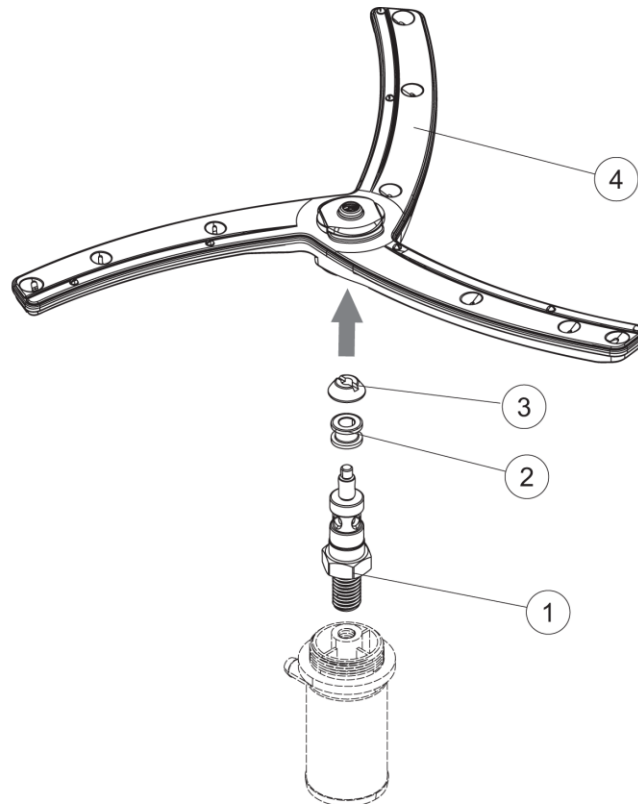

6

LKIT5663 DD
LKIT5663 DD DP