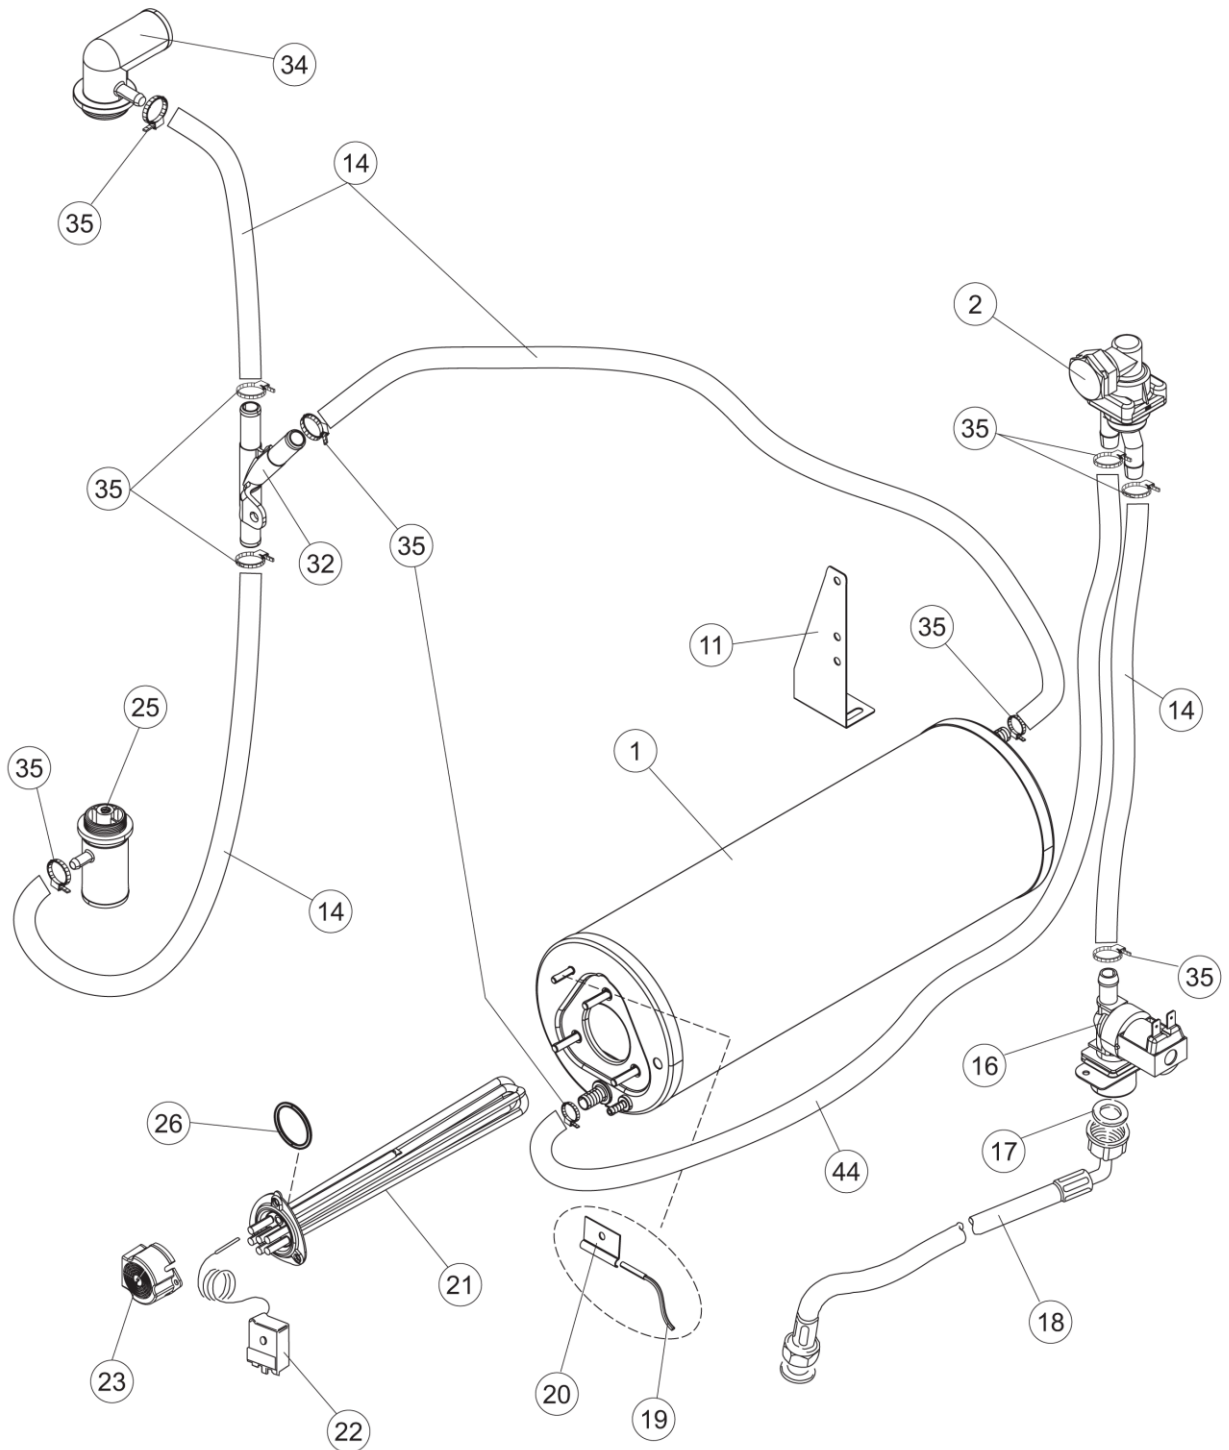

LKIT5663 DD
LKIT5663 DD DP