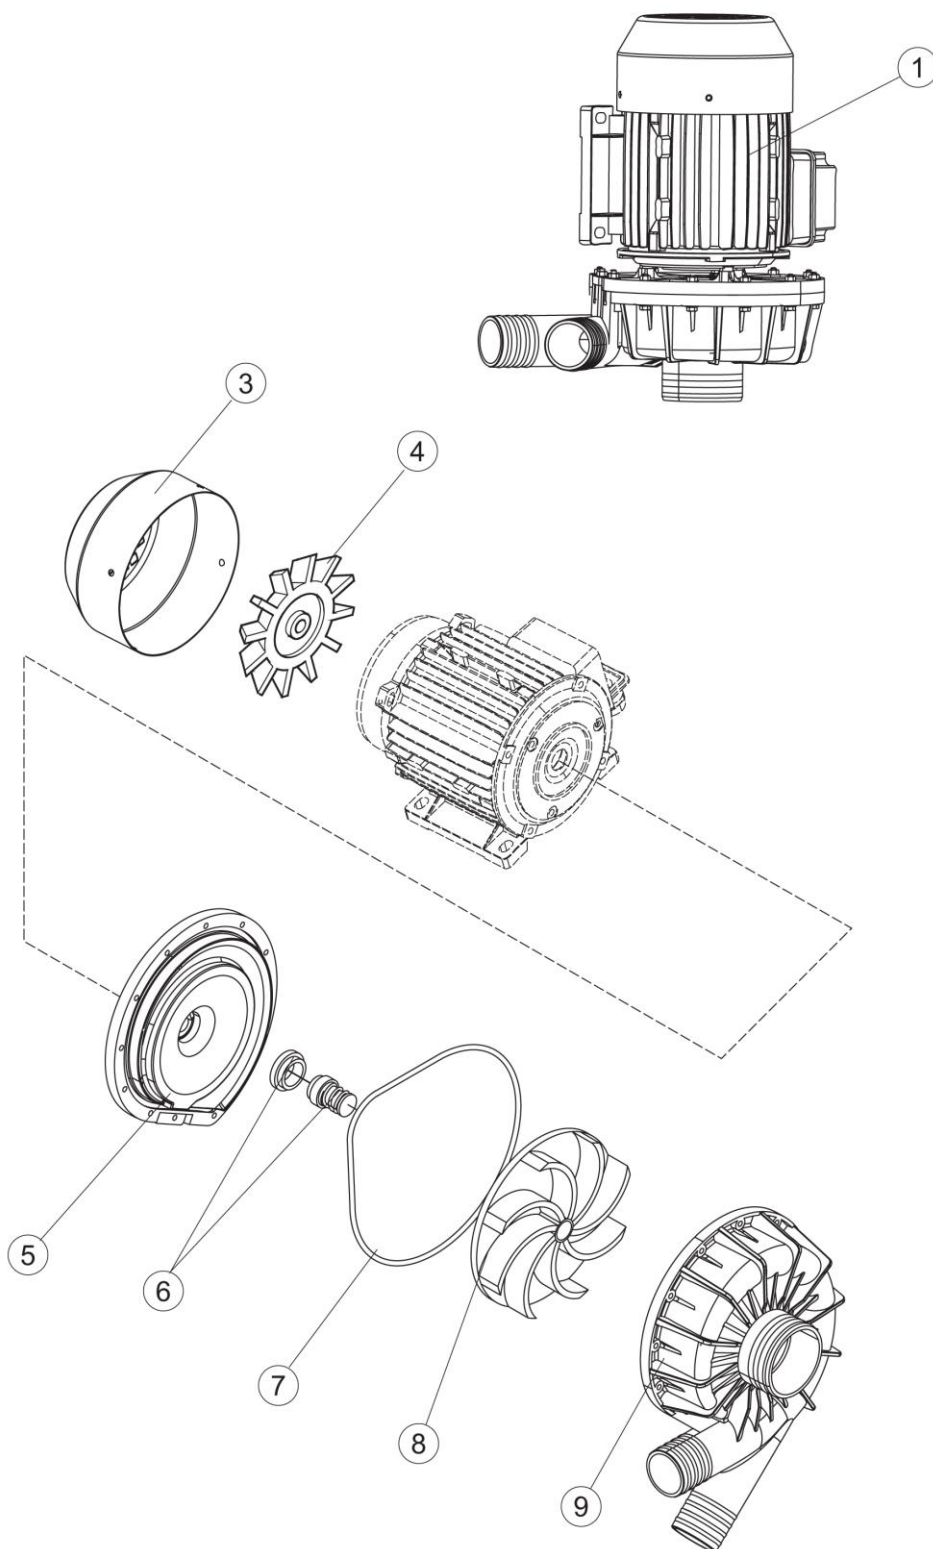

LKIT5663 DD DP

LKIT5663 DD
LKIT5663 DD DP

(*) Recommended spare part.

Page	Spare part position	Spare part code no.	Old code number	Description	U.m.
1	1	67138		NOT IN PRICE-LIST	
1	2	67110		NOT IN PRICE-LIST	
1	3	67114		NOT IN PRICE-LIST	
1	4	67122		NOT IN PRICE-LIST	
1	5	41038	C.41038	DOOR SLIDING GUIDE - UPPER FOR POT AND PAN WASHER	NR
1	6	42042	C.42042	TOP DOOR-STOP BAR	NR
1	7	67080		NOT IN PRICE-LIST	
1	8	4108801	C.4108801	support bracket	NR
1	9	4109301	C.4109301	DOOR TIE FOR POT AND PAN WASHERS	NR
1	10	41583		DOOR GASKET	NR
1	11	41582		DOOR PACKING SUPPORT - UPPER	NR
1	12	4114501	C.4114501	SMALL PLATE FOR DOOR PIN	NR
1	13	41539		RACK SLIDE	NR
1	14	K41095		NOT IN PRICE-LIST	
1	15	K80105LP		NOT IN PRICE-LIST	
1	16	80105	C.80105	HOOD / DOOR STOP	NR
1	17	41570		LOWER DOOR	NR
1	18	67127		NOT IN PRICE-LIST	
1	19	486078	CV1173	STAINLESS STEEL SCREW 6MAX30 T.1/2 TC	NR
1	20	41095	C.41095	UPPER BUSH FOR DOOR TIE FOR POT AND PAN WASHERS	NR
1	21	DZT7981		NOT IN PRICE-LIST	
1	22	CDI206AU		NUT - SELF-LOCK	NR
1	23	927006	DWP127	FOOT	NR
1	24	67622		NOT IN PRICE-LIST	
1	25	80871		MAGNETIC DOOR SWITCH	NR
1	26	4108701	C.4108701	DOOR BRACKET	NR
1	30	K41095		NOT IN PRICE-LIST	
1	31	4113501	C.4113501	DOOR SIDE THICKNESS - DX/SX	NR
2	1	67069		NOT IN PRICE-LIST	
2	2	67061		NOT IN PRICE-LIST	
2	3	228010		FUSE	NR
2	4	75817		ELECTRICAL CONNECTOR FOR U-SHAPED BAR	NR