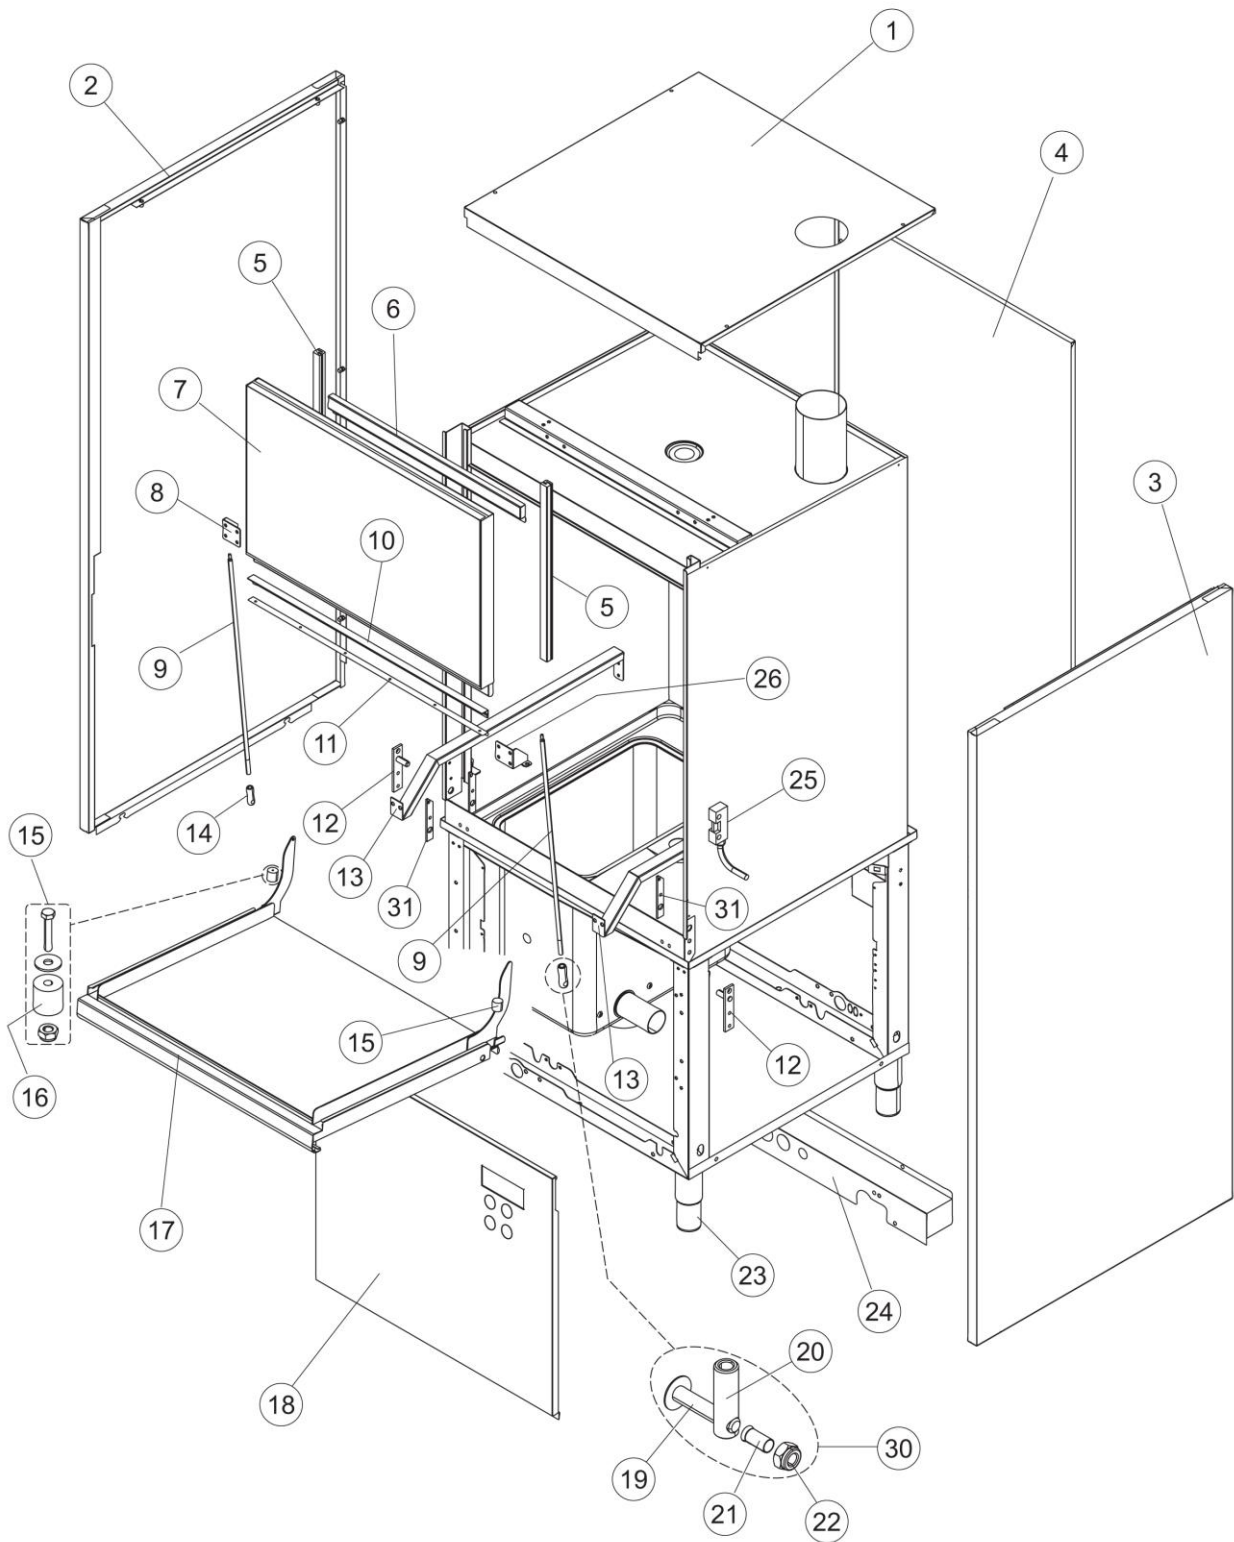

Apach
CHEF *Line*

**SPARE PARTS CATALOGUE
ERSATZTEILKATALOG
CATALOGUE PIECES DETACHEES
CATALOGO PARTI RICAMBIO
CATALOGO DE PIEZAS DE RECAMBIO
CATALOGO PEÇAS DE REPOSIÇÃO**

**LKIT5663 DD
LKIT5663 DD DP**

LKIT5663 DD DP

LKIT5663 DD
LKIT5663 DD DP

(*) Recommended spare part.

Page	Spare part position	Spare part code no.	Old code number	Description	U.m.
1	1	67138		NOT IN PRICE-LIST	
1	2	67110		NOT IN PRICE-LIST	
1	3	67114		NOT IN PRICE-LIST	
1	4	67122		NOT IN PRICE-LIST	
1	5	41038	C.41038	DOOR SLIDING GUIDE - UPPER FOR POT AND PAN WASHER	NR
1	6	42042	C.42042	TOP DOOR-STOP BAR	NR
1	7	67080		NOT IN PRICE-LIST	
1	8	4108801	C.4108801	support bracket	NR
1	9	4109301	C.4109301	DOOR TIE FOR POT AND PAN WASHERS	NR
1	10	41583		DOOR GASKET	NR
1	11	41582		DOOR PACKING SUPPORT - UPPER	NR
1	12	4114501	C.4114501	SMALL PLATE FOR DOOR PIN	NR
1	13	41539		RACK SLIDE	NR
1	14	K41095		NOT IN PRICE-LIST	
1	15	K80105LP		NOT IN PRICE-LIST	
1	16	80105	C.80105	HOOD / DOOR STOP	NR
1	17	41570		LOWER DOOR	NR
1	18	67127		NOT IN PRICE-LIST	
1	19	486078	CV1173	STAINLESS STEEL SCREW 6MAX30 T.1/2 TC	NR
1	20	41095	C.41095	UPPER BUSH FOR DOOR TIE FOR POT AND PAN WASHERS	NR
1	21	DZT7981		NOT IN PRICE-LIST	
1	22	CDI206AU		NUT - SELF-LOCK	NR
1	23	927006	DWP127	FOOT	NR
1	24	67622		NOT IN PRICE-LIST	
1	25	80871		MAGNETIC DOOR SWITCH	NR
1	26	4108701	C.4108701	DOOR BRACKET	NR
1	30	K41095		NOT IN PRICE-LIST	
1	31	4113501	C.4113501	DOOR SIDE THICKNESS - DX/SX	NR
2	1	67069		NOT IN PRICE-LIST	
2	2	67061		NOT IN PRICE-LIST	
2	3	228010		FUSE	NR
2	4	75817		ELECTRICAL CONNECTOR FOR U-SHAPED BAR	NR