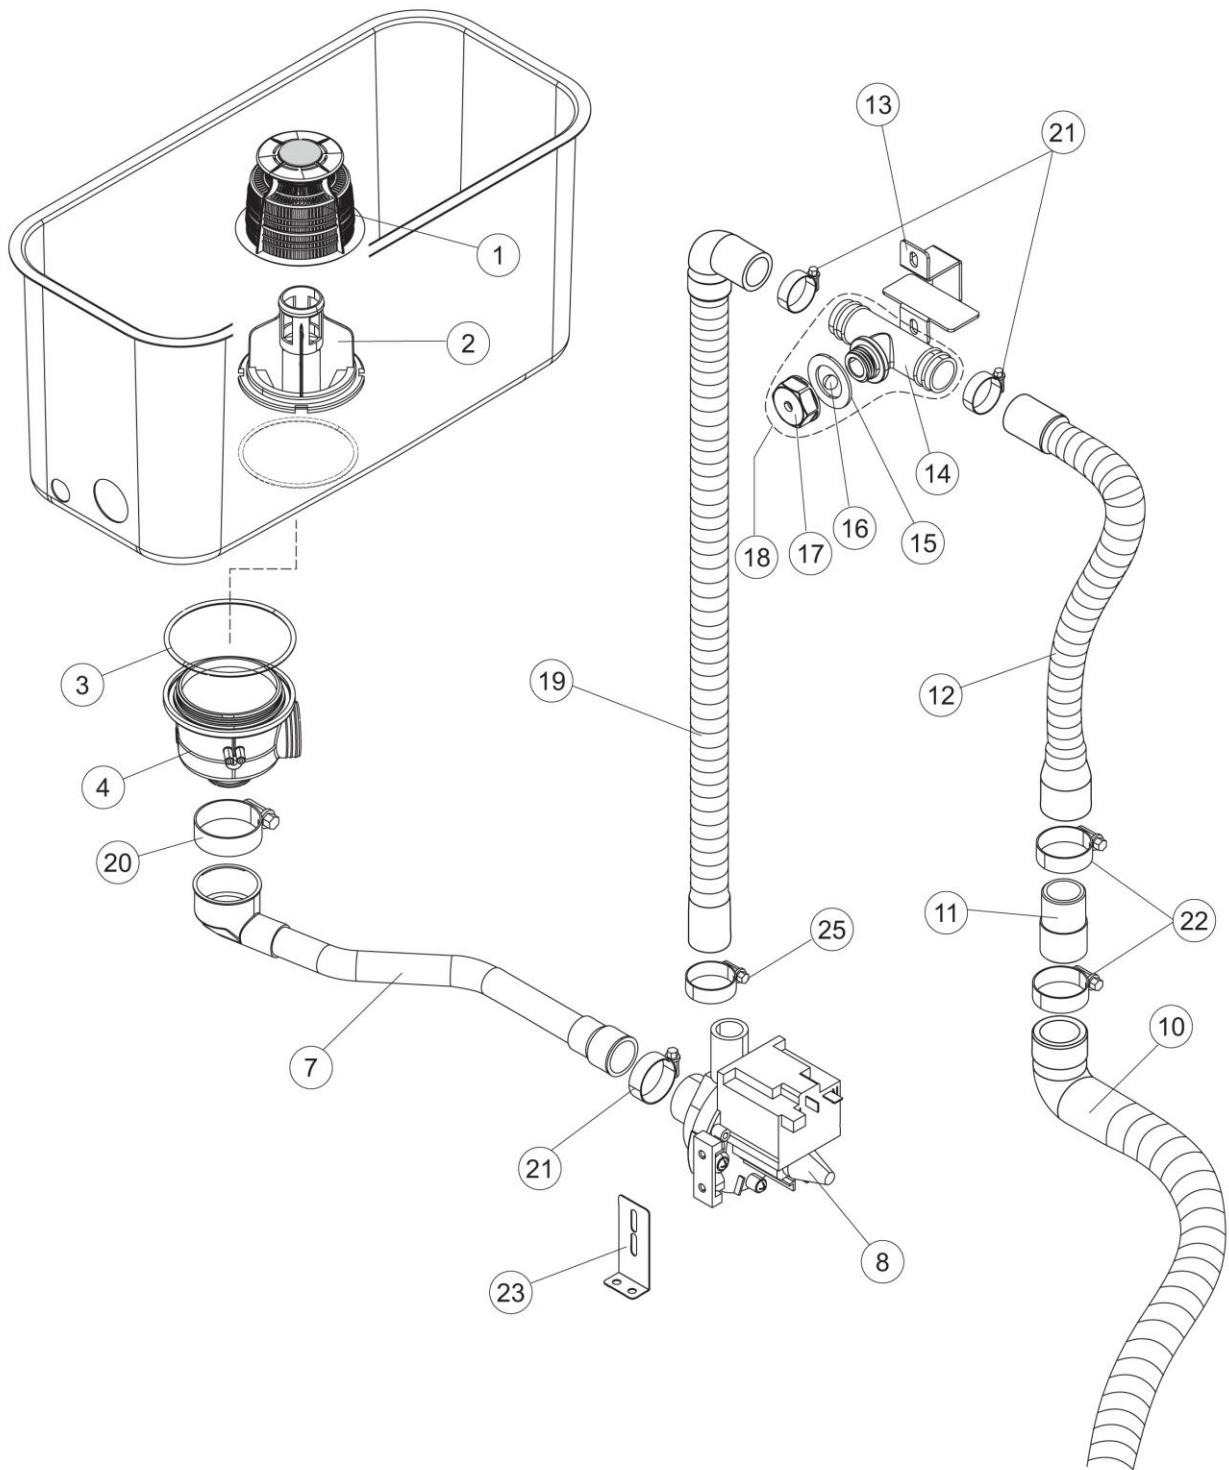

LKIT5663 DD H
LKIT5663 DD DP H

LKIT5663 DD H
LKIT5663 DD DP H

6

LKIT5663 DD H
LKIT5663 DD DP H

DRAIN PUMP

LKIT5663 DD DP H

LKIT5663 DD H
LKIT5663 DD DP H

(*) Recommended spare part.

Page	Spare part position	Spare part code no.	Old code number	Description	U.m.
1	1	67138		NOT IN PRICE-LIST	
1	2	67710		NOT IN PRICE-LIST	
1	3	67714		NOT IN PRICE-LIST	
1	4	67722		NOT IN PRICE-LIST	
1	5	44265		DOOR SLIDING GUIDE - UPPER	NR
1	6	42042	C.42042	TOP DOOR-STOP BAR	NR
1	7	67760		NOT IN PRICE-LIST	
1	8	4108801	C.4108801	support bracket	NR
1	9	44593		DOOR LEVER	NR
1	10	41583		DOOR GASKET	NR
1	11	41582		DOOR PACKING SUPPORT - UPPER	NR
1	12	4114501	C.4114501	SMALL PLATE FOR DOOR PIN	NR
1	13	41539		RACK SLIDE	NR
1	14	K41095		NOT IN PRICE-LIST	
1	15	K80105LP		NOT IN PRICE-LIST	
1	16	80105	C.80105	HOOD / DOOR STOP	NR
1	17	44550		LOWER DOOR	NR
1	18	67127		NOT IN PRICE-LIST	
1	19	486078	CV1173	STAINLESS STEEL SCREW 6MAX30 T.1/2 TC	NR
1	20	41095	C.41095	UPPER BUSH FOR DOOR TIE FOR POT AND PAN WASHERS	NR
1	21	DZT7981		NOT IN PRICE-LIST	
1	22	CDI206AU		NUT - SELF-LOCK	NR
1	23	927006	DWP127	FOOT	NR
1	24	67622		NOT IN PRICE-LIST	
1	25	80871		MAGNETIC DOOR SWITCH	NR
1	26	4108701	C.4108701	DOOR BRACKET	NR
1	30	K41095		NOT IN PRICE-LIST	
1	31	4113501	C.4113501	DOOR SIDE THICKNESS - DX/SX	NR
2	1	67069		NOT IN PRICE-LIST	
2	2	67061		NOT IN PRICE-LIST	
2	3	228010		FUSE	NR
2	4	75817		ELECTRICAL CONNECTOR FOR U-SHAPED BAR	NR