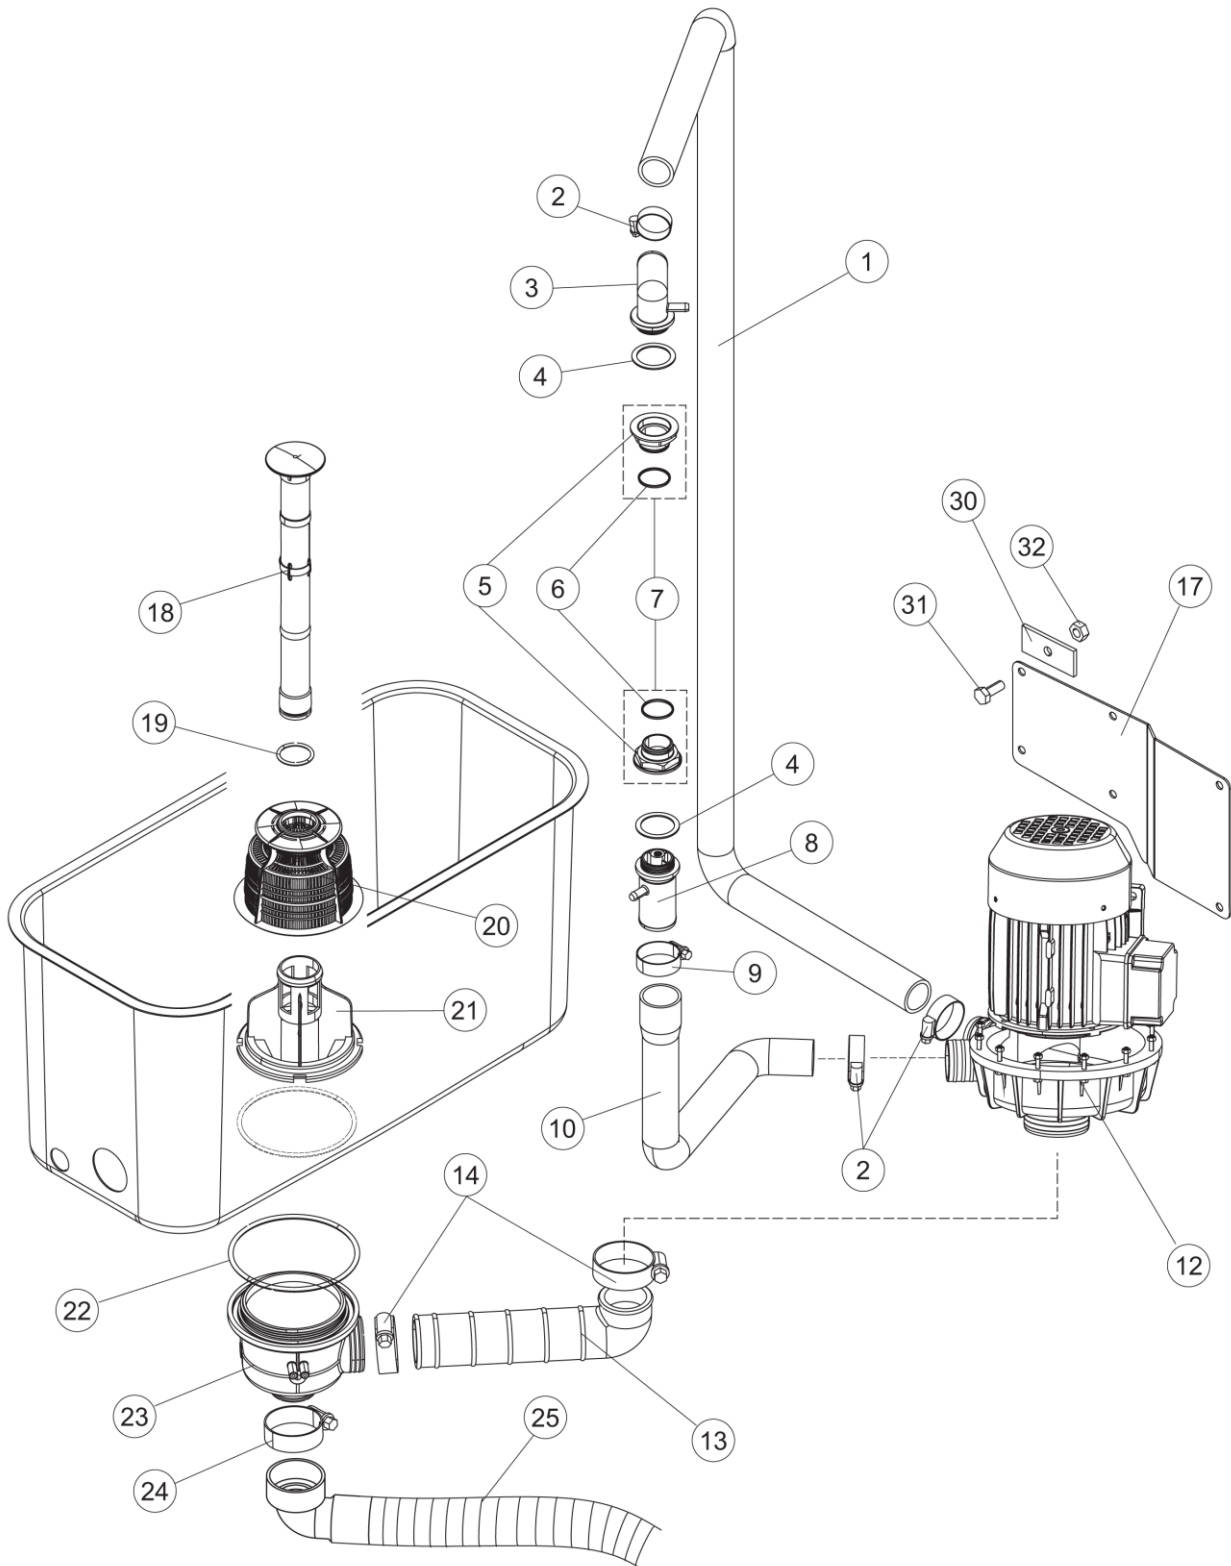

**SPARE PARTS CATALOGUE
ERSATZTEILKATALOG
CATALOGUE PIECES DETACHEES
CATALOGO PARTI RICAMBIO
CATALOGO DE PIEZAS DE RECAMBIO
CATALOGO PEÇAS DE REPOSIÇÃO**

**LKIT5663 DD H
LKIT5663 DD DP H**

LKIT5663 DD H
LKIT5663 DD DP H

LKIT5663 DD H
LKIT5663 DD DP H

LKIT5663 DD H
LKIT5663 DD DP H

6

LKIT5663 DD H
LKIT5663 DD DP H

DRAIN PUMP

LKIT5663 DD DP H

LKIT5663 DD H
LKIT5663 DD DP H

(*) Recommended spare part.

Page	Spare part position	Spare part code no.	Old code number	Description	U.m.
1	1	67138		NOT IN PRICE-LIST	
1	2	67710		NOT IN PRICE-LIST	
1	3	67714		NOT IN PRICE-LIST	
1	4	67722		NOT IN PRICE-LIST	
1	5	44265		DOOR SLIDING GUIDE - UPPER	NR
1	6	42042	C.42042	TOP DOOR-STOP BAR	NR
1	7	67760		NOT IN PRICE-LIST	
1	8	4108801	C.4108801	support bracket	NR
1	9	44593		DOOR LEVER	NR
1	10	41583		DOOR GASKET	NR
1	11	41582		DOOR PACKING SUPPORT - UPPER	NR
1	12	4114501	C.4114501	SMALL PLATE FOR DOOR PIN	NR
1	13	41539		RACK SLIDE	NR
1	14	K41095		NOT IN PRICE-LIST	
1	15	K80105LP		NOT IN PRICE-LIST	
1	16	80105	C.80105	HOOD / DOOR STOP	NR
1	17	44550		LOWER DOOR	NR
1	18	67127		NOT IN PRICE-LIST	
1	19	486078	CV1173	STAINLESS STEEL SCREW 6MAX30 T.1/2 TC	NR
1	20	41095	C.41095	UPPER BUSH FOR DOOR TIE FOR POT AND PAN WASHERS	NR
1	21	DZT7981		NOT IN PRICE-LIST	
1	22	CDI206AU		NUT - SELF-LOCK	NR
1	23	927006	DWP127	FOOT	NR
1	24	67622		NOT IN PRICE-LIST	
1	25	80871		MAGNETIC DOOR SWITCH	NR
1	26	4108701	C.4108701	DOOR BRACKET	NR
1	30	K41095		NOT IN PRICE-LIST	
1	31	4113501	C.4113501	DOOR SIDE THICKNESS - DX/SX	NR
2	1	67069		NOT IN PRICE-LIST	
2	2	67061		NOT IN PRICE-LIST	
2	3	228010		FUSE	NR
2	4	75817		ELECTRICAL CONNECTOR FOR U-SHAPED BAR	NR