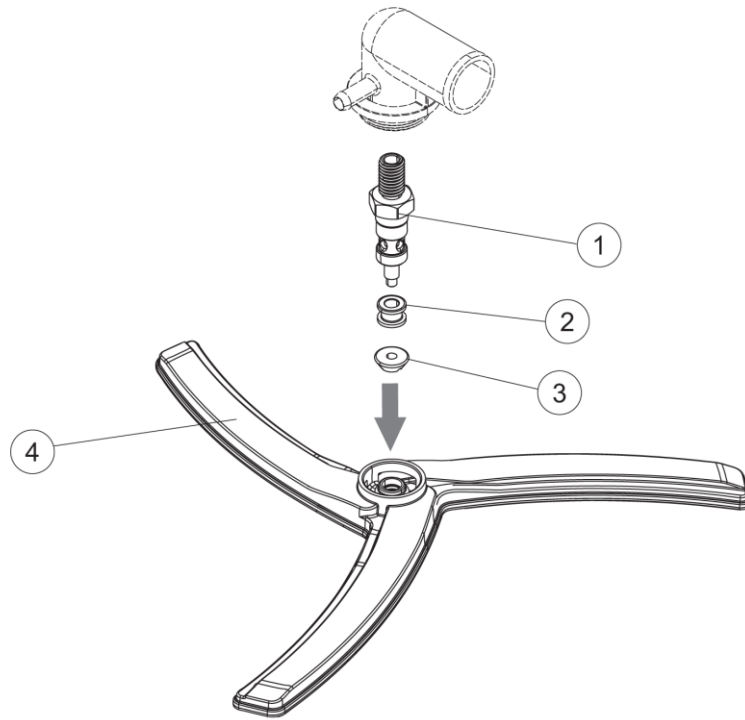

**SPARE PARTS CATALOGUE
ERSATZTEILKATALOG
CATALOGUE PIECES DETACHEES
CATALOGO PARTI RICAMBIO
CATALOGO DE PIEZAS DE RECAMBIO
CATALOGO PEÇAS DE REPOSIÇÃO**

**LKIT5663 DD H
LKIT5663 DD DP H**

LKIT5663 DD H
LKIT5663 DD DP H

LKIT5663 DD H
LKIT5663 DD DP H

LKIT5663 DD H
LKIT5663 DD DP H

6

LKIT5663 DD H
LKIT5663 DD DP H

DRAIN PUMP

LKIT5663 DD DP H

LKIT5663 DD H
LKIT5663 DD DP H

(*) Recommended spare part.

Page	Spare part position	Spare part code no.	Old code number	Description	U.m.
1	1	67138		NOT IN PRICE-LIST	
1	2	67710		NOT IN PRICE-LIST	
1	3	67714		NOT IN PRICE-LIST	
1	4	67722		NOT IN PRICE-LIST	
1	5	44265		DOOR SLIDING GUIDE - UPPER	NR
1	6	42042	C.42042	TOP DOOR-STOP BAR	NR
1	7	67760		NOT IN PRICE-LIST	
1	8	4108801	C.4108801	support bracket	NR
1	9	44593		DOOR LEVER	NR
1	10	41583		DOOR GASKET	NR
1	11	41582		DOOR PACKING SUPPORT - UPPER	NR
1	12	4114501	C.4114501	SMALL PLATE FOR DOOR PIN	NR
1	13	41539		RACK SLIDE	NR
1	14	K41095		NOT IN PRICE-LIST	
1	15	K80105LP		NOT IN PRICE-LIST	
1	16	80105	C.80105	HOOD / DOOR STOP	NR
1	17	44550		LOWER DOOR	NR
1	18	67127		NOT IN PRICE-LIST	
1	19	486078	CV1173	STAINLESS STEEL SCREW 6MAX30 T.1/2 TC	NR
1	20	41095	C.41095	UPPER BUSH FOR DOOR TIE FOR POT AND PAN WASHERS	NR
1	21	DZT7981		NOT IN PRICE-LIST	
1	22	CDI206AU		NUT - SELF-LOCK	NR
1	23	927006	DWP127	FOOT	NR
1	24	67622		NOT IN PRICE-LIST	
1	25	80871		MAGNETIC DOOR SWITCH	NR
1	26	4108701	C.4108701	DOOR BRACKET	NR
1	30	K41095		NOT IN PRICE-LIST	
1	31	4113501	C.4113501	DOOR SIDE THICKNESS - DX/SX	NR
2	1	67069		NOT IN PRICE-LIST	
2	2	67061		NOT IN PRICE-LIST	
2	3	228010		FUSE	NR
2	4	75817		ELECTRICAL CONNECTOR FOR U-SHAPED BAR	NR