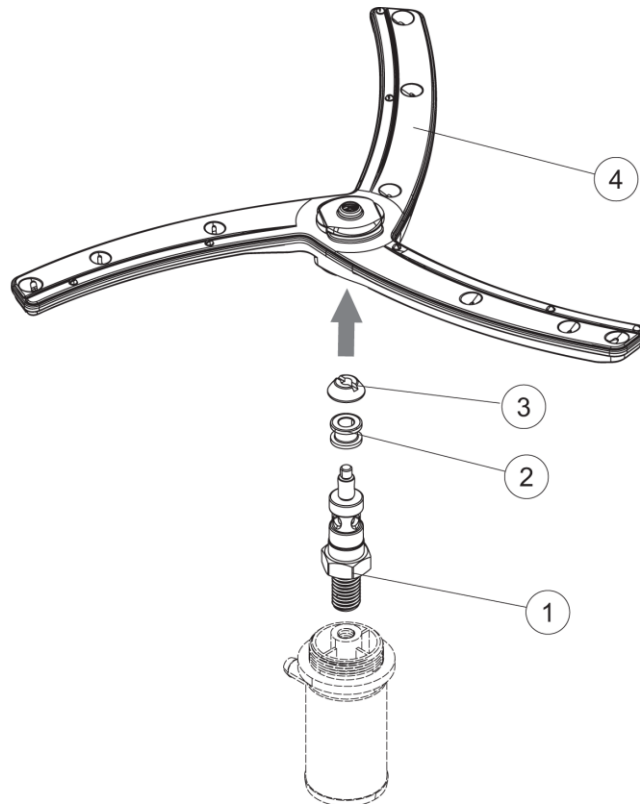

**SPARE PARTS CATALOGUE
ERSATZTEILKATALOG
CATALOGUE PIECES DETACHEES
CATALOGO PARTI RICAMBIO
CATALOGO DE PIEZAS DE RECAMBIO
CATALOGO PEÇAS DE REPOSIÇÃO**

**LKIT5663 DD H
LKIT5663 DD DP H**

LKIT5663 DD H
LKIT5663 DD DP H

LKIT5663 DD H
LKIT5663 DD DP H

LKIT5663 DD H
LKIT5663 DD DP H

6

LKIT5663 DD H
LKIT5663 DD DP H

DRAIN PUMP

LKIT5663 DD DP H

LKIT5663 DD H
LKIT5663 DD DP H

(*) Recommended spare part.

Page	Spare part position	Spare part code no.	Old code number	Description	U.m.
1	1	67138		NOT IN PRICE-LIST	
1	2	67710		NOT IN PRICE-LIST	
1	3	67714		NOT IN PRICE-LIST	
1	4	67722		NOT IN PRICE-LIST	
1	5	44265		DOOR SLIDING GUIDE - UPPER	NR
1	6	42042	C.42042	TOP DOOR-STOP BAR	NR
1	7	67760		NOT IN PRICE-LIST	
1	8	4108801	C.4108801	support bracket	NR
1	9	44593		DOOR LEVER	NR
1	10	41583		DOOR GASKET	NR
1	11	41582		DOOR PACKING SUPPORT - UPPER	NR
1	12	4114501	C.4114501	SMALL PLATE FOR DOOR PIN	NR
1	13	41539		RACK SLIDE	NR
1	14	K41095		NOT IN PRICE-LIST	
1	15	K80105LP		NOT IN PRICE-LIST	
1	16	80105	C.80105	HOOD / DOOR STOP	NR
1	17	44550		LOWER DOOR	NR
1	18	67127		NOT IN PRICE-LIST	
1	19	486078	CV1173	STAINLESS STEEL SCREW 6MAX30 T.1/2 TC	NR
1	20	41095	C.41095	UPPER BUSH FOR DOOR TIE FOR POT AND PAN WASHERS	NR
1	21	DZT7981		NOT IN PRICE-LIST	
1	22	CDI206AU		NUT - SELF-LOCK	NR
1	23	927006	DWP127	FOOT	NR
1	24	67622		NOT IN PRICE-LIST	
1	25	80871		MAGNETIC DOOR SWITCH	NR
1	26	4108701	C.4108701	DOOR BRACKET	NR
1	30	K41095		NOT IN PRICE-LIST	
1	31	4113501	C.4113501	DOOR SIDE THICKNESS - DX/SX	NR
2	1	67069		NOT IN PRICE-LIST	
2	2	67061		NOT IN PRICE-LIST	
2	3	228010		FUSE	NR
2	4	75817		ELECTRICAL CONNECTOR FOR U-SHAPED BAR	NR