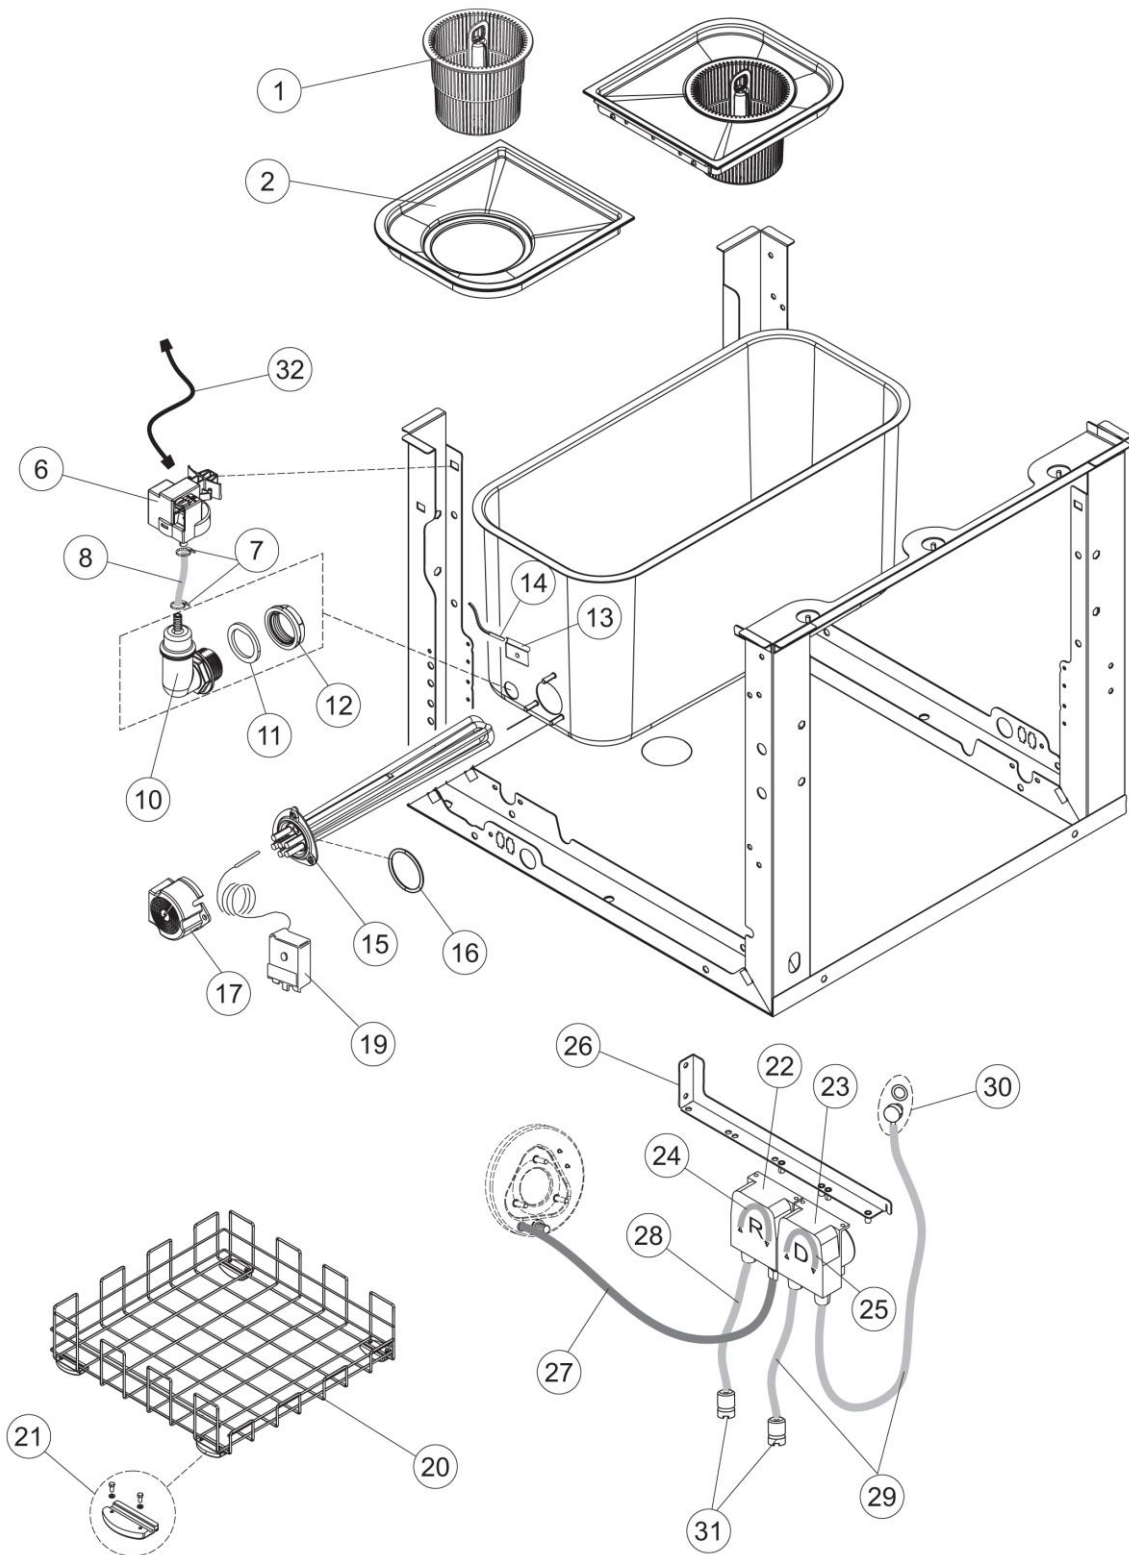

**SPARE PARTS CATALOGUE
ERSATZTEILKATALOG
CATALOGUE PIECES DETACHEES
CATALOGO PARTI RICAMBIO
CATALOGO DE PIEZAS DE RECAMBIO
CATALOGO PEÇAS DE REPOSIÇÃO**

**LKIT5663 DD H
LKIT5663 DD DP H**

LKIT5663 DD H
LKIT5663 DD DP H

LKIT5663 DD H
LKIT5663 DD DP H

LKIT5663 DD H
LKIT5663 DD DP H

6

LKIT5663 DD H
LKIT5663 DD DP H

DRAIN PUMP

LKIT5663 DD DP H

LKIT5663 DD H
LKIT5663 DD DP H

(*) Recommended spare part.

Page	Spare part position	Spare part code no.	Old code number	Description	U.m.
1	1	67138		NOT IN PRICE-LIST	
1	2	67710		NOT IN PRICE-LIST	
1	3	67714		NOT IN PRICE-LIST	
1	4	67722		NOT IN PRICE-LIST	
1	5	44265		DOOR SLIDING GUIDE - UPPER	NR
1	6	42042	C.42042	TOP DOOR-STOP BAR	NR
1	7	67760		NOT IN PRICE-LIST	
1	8	4108801	C.4108801	support bracket	NR
1	9	44593		DOOR LEVER	NR
1	10	41583		DOOR GASKET	NR
1	11	41582		DOOR PACKING SUPPORT - UPPER	NR
1	12	4114501	C.4114501	SMALL PLATE FOR DOOR PIN	NR
1	13	41539		RACK SLIDE	NR
1	14	K41095		NOT IN PRICE-LIST	
1	15	K80105LP		NOT IN PRICE-LIST	
1	16	80105	C.80105	HOOD / DOOR STOP	NR
1	17	44550		LOWER DOOR	NR
1	18	67127		NOT IN PRICE-LIST	
1	19	486078	CV1173	STAINLESS STEEL SCREW 6MAX30 T.1/2 TC	NR
1	20	41095	C.41095	UPPER BUSH FOR DOOR TIE FOR POT AND PAN WASHERS	NR
1	21	DZT7981		NOT IN PRICE-LIST	
1	22	CDI206AU		NUT - SELF-LOCK	NR
1	23	927006	DWP127	FOOT	NR
1	24	67622		NOT IN PRICE-LIST	
1	25	80871		MAGNETIC DOOR SWITCH	NR
1	26	4108701	C.4108701	DOOR BRACKET	NR
1	30	K41095		NOT IN PRICE-LIST	
1	31	4113501	C.4113501	DOOR SIDE THICKNESS - DX/SX	NR
2	1	67069		NOT IN PRICE-LIST	
2	2	67061		NOT IN PRICE-LIST	
2	3	228010		FUSE	NR
2	4	75817		ELECTRICAL CONNECTOR FOR U-SHAPED BAR	NR