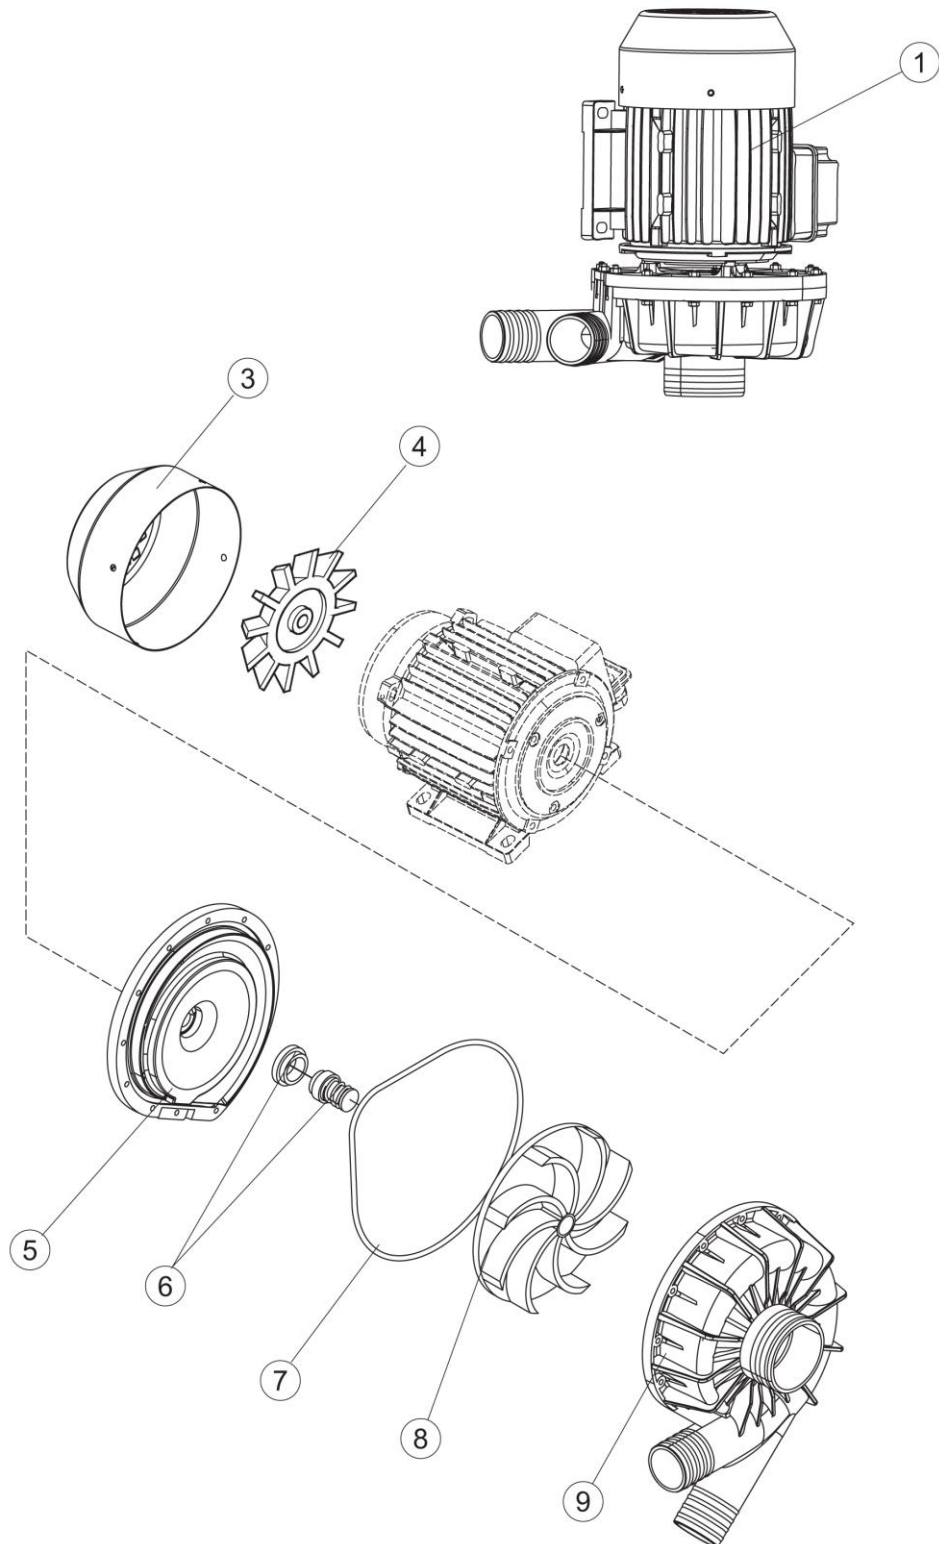

LKIT5663 DD H
LKIT5663 DD DP H

LKIT5663 DD H
LKIT5663 DD DP H

6

LKIT5663 DD H
LKIT5663 DD DP H

DRAIN PUMP

LKIT5663 DD DP H

LKIT5663 DD H
LKIT5663 DD DP H

(*) Recommended spare part.

Page	Spare part position	Spare part code no.	Old code number	Description	U.m.
1	1	67138		NOT IN PRICE-LIST	
1	2	67710		NOT IN PRICE-LIST	
1	3	67714		NOT IN PRICE-LIST	
1	4	67722		NOT IN PRICE-LIST	
1	5	44265		DOOR SLIDING GUIDE - UPPER	NR
1	6	42042	C.42042	TOP DOOR-STOP BAR	NR
1	7	67760		NOT IN PRICE-LIST	
1	8	4108801	C.4108801	support bracket	NR
1	9	44593		DOOR LEVER	NR
1	10	41583		DOOR GASKET	NR
1	11	41582		DOOR PACKING SUPPORT - UPPER	NR
1	12	4114501	C.4114501	SMALL PLATE FOR DOOR PIN	NR
1	13	41539		RACK SLIDE	NR
1	14	K41095		NOT IN PRICE-LIST	
1	15	K80105LP		NOT IN PRICE-LIST	
1	16	80105	C.80105	HOOD / DOOR STOP	NR
1	17	44550		LOWER DOOR	NR
1	18	67127		NOT IN PRICE-LIST	
1	19	486078	CV1173	STAINLESS STEEL SCREW 6MAX30 T.1/2 TC	NR
1	20	41095	C.41095	UPPER BUSH FOR DOOR TIE FOR POT AND PAN WASHERS	NR
1	21	DZT7981		NOT IN PRICE-LIST	
1	22	CDI206AU		NUT - SELF-LOCK	NR
1	23	927006	DWP127	FOOT	NR
1	24	67622		NOT IN PRICE-LIST	
1	25	80871		MAGNETIC DOOR SWITCH	NR
1	26	4108701	C.4108701	DOOR BRACKET	NR
1	30	K41095		NOT IN PRICE-LIST	
1	31	4113501	C.4113501	DOOR SIDE THICKNESS - DX/SX	NR
2	1	67069		NOT IN PRICE-LIST	
2	2	67061		NOT IN PRICE-LIST	
2	3	228010		FUSE	NR
2	4	75817		ELECTRICAL CONNECTOR FOR U-SHAPED BAR	NR