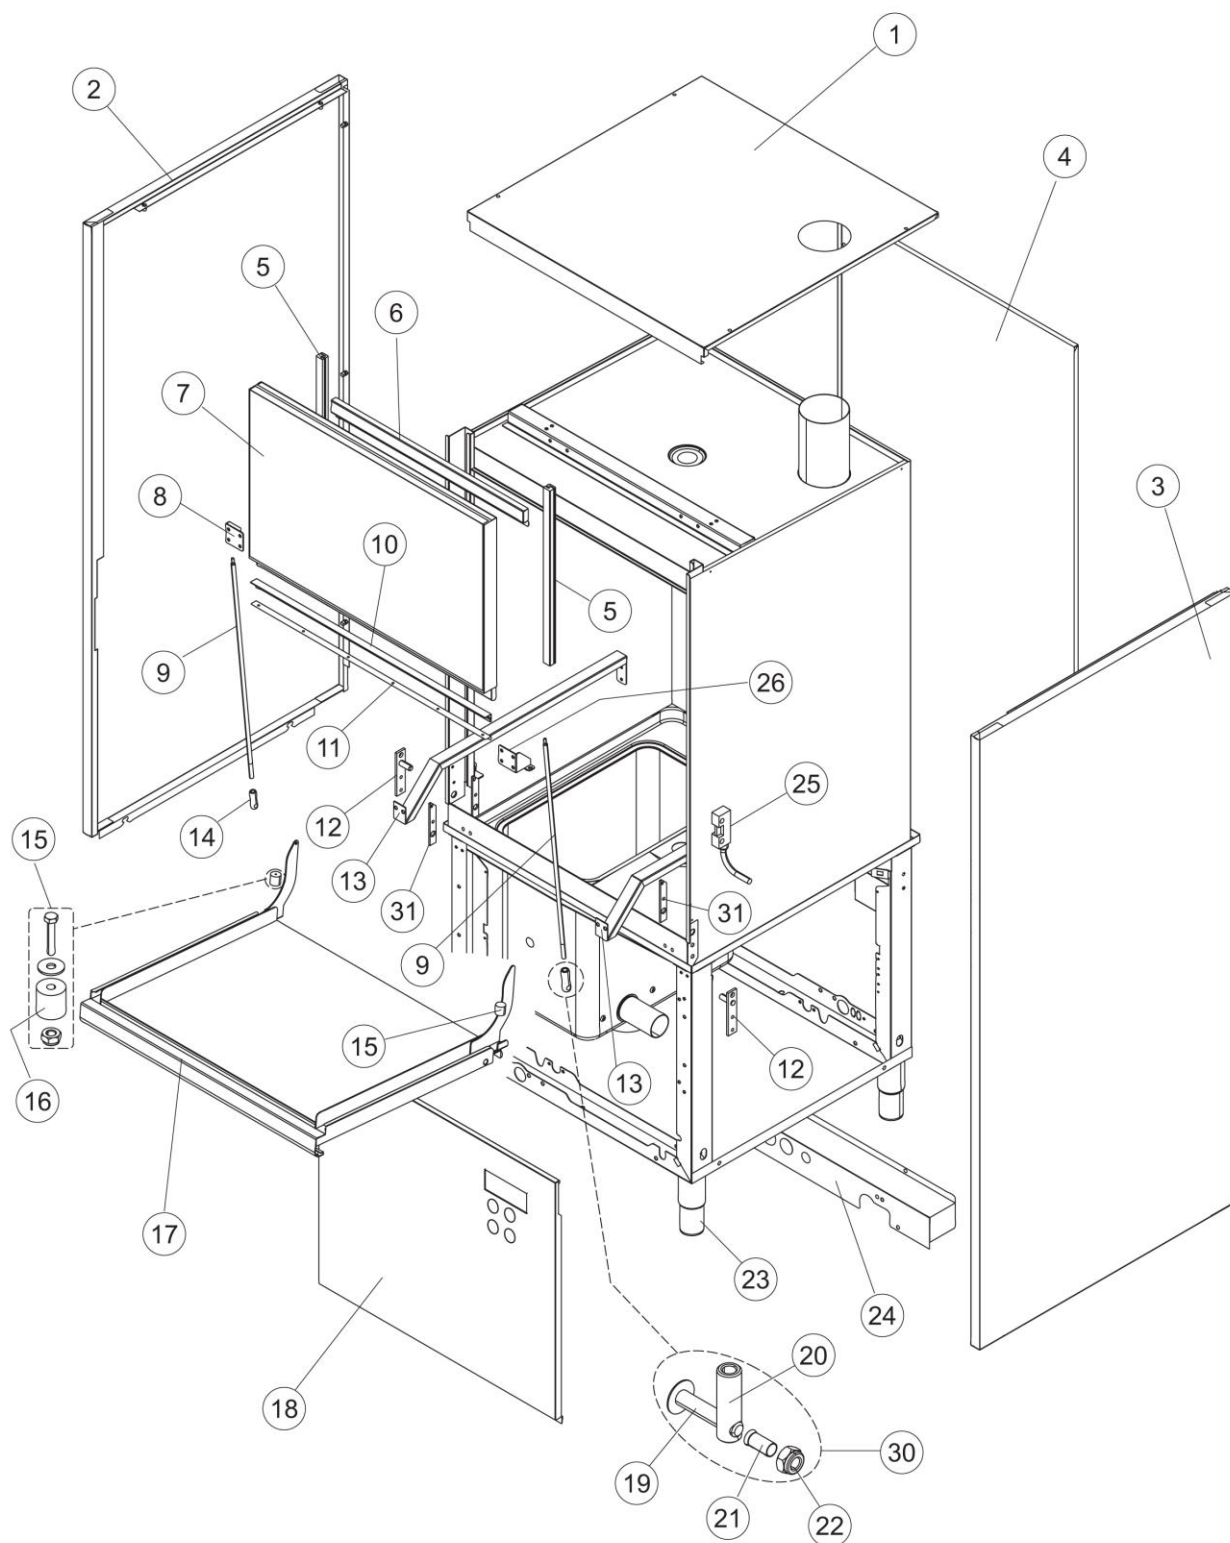

**SPARE PARTS CATALOGUE
ERSATZTEILKATALOG
CATALOGUE PIECES DETACHEES
CATALOGO PARTI RICAMBIO
CATALOGO DE PIEZAS DE RECAMBIO
CATALOGO PEÇAS DE REPOSIÇÃO**

**LKIT5663 DD H
LKIT5663 DD DP H**

LKIT5663 DD H
LKIT5663 DD DP H

LKIT5663 DD H
LKIT5663 DD DP H

LKIT5663 DD H
LKIT5663 DD DP H

6

LKIT5663 DD H
LKIT5663 DD DP H

DRAIN PUMP

LKIT5663 DD DP H

LKIT5663 DD H
LKIT5663 DD DP H

(*) Recommended spare part.

Page	Spare part position	Spare part code no.	Old code number	Description	U.m.
1	1	67138		NOT IN PRICE-LIST	
1	2	67710		NOT IN PRICE-LIST	
1	3	67714		NOT IN PRICE-LIST	
1	4	67722		NOT IN PRICE-LIST	
1	5	44265		DOOR SLIDING GUIDE - UPPER	NR
1	6	42042	C.42042	TOP DOOR-STOP BAR	NR
1	7	67760		NOT IN PRICE-LIST	
1	8	4108801	C.4108801	support bracket	NR
1	9	44593		DOOR LEVER	NR
1	10	41583		DOOR GASKET	NR
1	11	41582		DOOR PACKING SUPPORT - UPPER	NR
1	12	4114501	C.4114501	SMALL PLATE FOR DOOR PIN	NR
1	13	41539		RACK SLIDE	NR
1	14	K41095		NOT IN PRICE-LIST	
1	15	K80105LP		NOT IN PRICE-LIST	
1	16	80105	C.80105	HOOD / DOOR STOP	NR
1	17	44550		LOWER DOOR	NR
1	18	67127		NOT IN PRICE-LIST	
1	19	486078	CV1173	STAINLESS STEEL SCREW 6MAX30 T.1/2 TC	NR
1	20	41095	C.41095	UPPER BUSH FOR DOOR TIE FOR POT AND PAN WASHERS	NR
1	21	DZT7981		NOT IN PRICE-LIST	
1	22	CDI206AU		NUT - SELF-LOCK	NR
1	23	927006	DWP127	FOOT	NR
1	24	67622		NOT IN PRICE-LIST	
1	25	80871		MAGNETIC DOOR SWITCH	NR
1	26	4108701	C.4108701	DOOR BRACKET	NR
1	30	K41095		NOT IN PRICE-LIST	
1	31	4113501	C.4113501	DOOR SIDE THICKNESS - DX/SX	NR
2	1	67069		NOT IN PRICE-LIST	
2	2	67061		NOT IN PRICE-LIST	
2	3	228010		FUSE	NR
2	4	75817		ELECTRICAL CONNECTOR FOR U-SHAPED BAR	NR